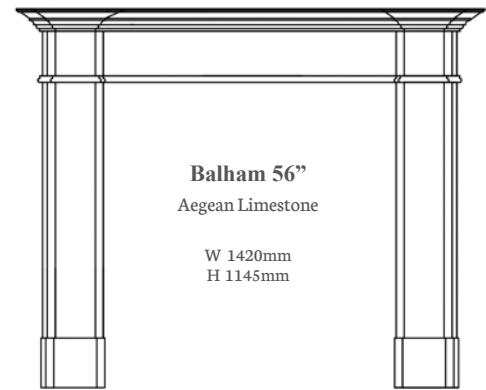

Alexandra 54"
Aegean Limestone
W 1372mm
H 1158mm

Appledore 48"
Aegean Limestone
W 1220mm
H 1100mm

Ashcombe 54"
Aegean Limestone
W 1370mm
H 1090mm

Balham 56"
Aegean Limestone
W 1420mm
H 1145mm

Beaumont 59"
Aegean Limestone
W 1500mm
H 1321mm

Bellingham 54"
Aegean Limestone
W 1370mm
H 1150mm

Belmonte 48"
Portuguese Limestone
W 1220mm
H 1025mm

Carisbrooke 59"
Aegean Limestone
W 1500mm
H 1173mm

Chancery 52"
Aegean Limestone
W 1315mm
H 1115mm

Clarence 59"
Aegean Limestone
W 1500mm
H 1225mm