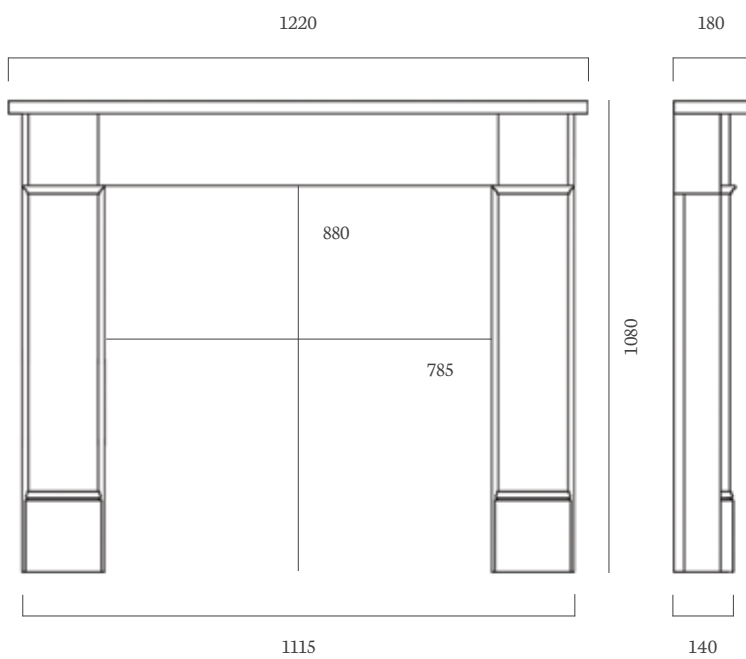

Hearth

48" x 15" Polished Granite, Slabbed, Boxed and Lipped

Corinthian Beige Mantels

The Hersham 54" Corinthian Beige

Rebate

1" Standard Rebate

Cast Insert

Wandsworth Black