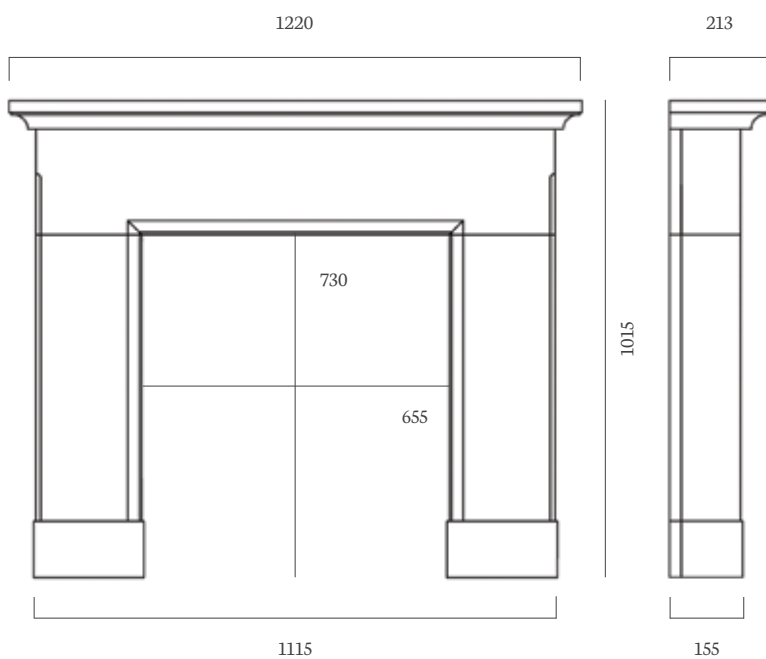

Rebate

1" Standard Rebate

Chamber

Pompeii

Stove

Quadrical 405 MF

Hearth

48" x 15" Polished Granite, Slabbed, Boxed and Lipped