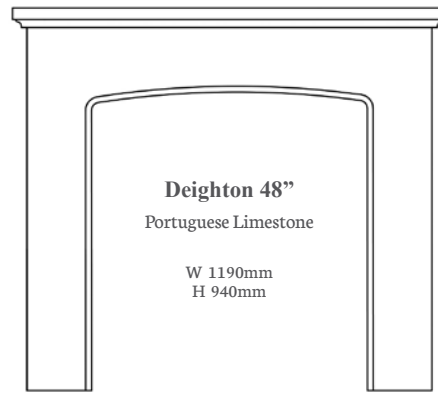

Alexandra 54"
Aegean Limestone
W 1372mm
H 1158mm

Appledore 48"
Aegean Limestone
W 1220mm
H 1100mm

Ashcombe 54"
Aegean Limestone
W 1370mm
H 1090mm

Balham 56"
Aegean Limestone
W 1420mm
H 1145mm

Beaumont 59"
Aegean Limestone
W 1500mm
H 1321mm

Bellingham 54"
Aegean Limestone
W 1370mm
H 1150mm

Belmonte 48"
Portuguese Limestone
W 1220mm
H 1025mm

Carisbrooke 59"
Aegean Limestone
W 1500mm
H 1173mm

Chancery 52"
Aegean Limestone
W 1315mm
H 1115mm

Clarence 59"
Aegean Limestone
W 1500mm
H 1225mm

Colby 55"
Aegean Limestone
W 1405mm
H 1135mm

Deighton 48"
Portuguese Limestone
W 1190mm
H 940mm

Earlswood 55"
Aegean Limestone
W 1405mm
H 1225mm

Everley 48"
Aegean Limestone
W 1220mm
H 1088mm

Faro 48"
Portuguese Limestone
W 1220mm
H 1040mm

Fitzroy 59"
Aegean Limestone
W 1500mm
H 1273mm

Hampton 59"
Aegean Limestone
W 1500mm
H 1345mm

Hanwell 54"
Aegean Limestone
W 1370mm
H 1145mm

Hartwood 56"
Various Timber Finishes
W 1422mm
H 1200mm

Hersham 48" & 54"
Aegean Limestone
Carrara Marble
Corinthian Beige
Liberty White
W 1220mm (48")
H 1080mm (48")
W 1370mm (54")
H 1115mm (54")