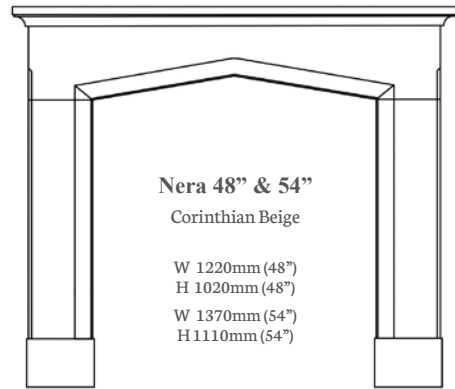

Horsford 54"
Various Timber Finishes
W 1220mm
H 1090mm

Kensington 56"
Aegean Limestone
Corinthian Beige
Liberty White
W 1420mm
H 1180mm

Kinver 54"
Various Timber Finishes

W 1372mm
H 1130mm

Lingwood 51" & 54"
Aegean Limestone

W 1295mm (51")
H 1085mm (51")
W 1372mm (54")
H 1125mm (54")

Mentmore 44"
Aegean Limestone

W 1118mm
H 1015mm

Muholland 54"
Aegean Limestone
Corinthian Beige

W 1380mm
H 1265mm

Nera 48" & 54"
Corinthian Beige

W 1220mm (48")
H 1020mm (48")
W 1370mm (54")
H 1110mm (54")

Nuffield 56"
Aegean Limestone
Carrara Marble

W 1420mm
H 1135mm

Olvera 48"
Corinthian Beige

W 1220mm
H 1080mm

Palencia 48"
Corinthian Beige

W 1220mm
H 1015mm

Parrona 48" & 54"
Corinthian Beige
Portuguese Limestone

W 1220mm (48")
H 1090mm (48")
W 1370mm (54")
H 1115mm (54")

Peniche 54"
Portuguese Limestone

W 1370mm
H 1115mm

Regent 57"
Aegean Limestone
Carrara Marble