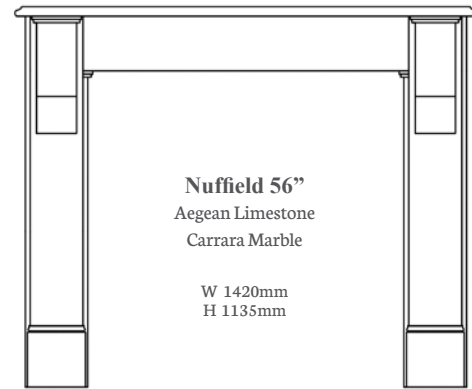

Horsford 54"
Various Timber Finishes
W 1220mm
H 1090mm

Kensington 56"
Aegean Limestone
Corinthian Beige
Liberty White
W 1420mm
H 1180mm

Kinver 54"
Various Timber Finishes

W 1372mm
H 1130mm

Lingwood 51" & 54"
Aegean Limestone

W 1295mm (51")
H 1085mm (51")
W 1372mm (54")
H 1125mm (54")

Mentmore 44"
Aegean Limestone

W 1118mm
H 1015mm

Muholland 54"
Aegean Limestone
Corinthian Beige

W 1380mm
H 1265mm

Nera 48" & 54"
Corinthian Beige

W 1220mm (48")
H 1020mm (48")
W 1370mm (54")
H 1110mm (54")

Nuffield 56"
Aegean Limestone
Carrara Marble

W 1420mm
H 1135mm

Olvera 48"
Corinthian Beige

W 1220mm
H 1080mm

Palencia 48"
Corinthian Beige

W 1220mm
H 1015mm