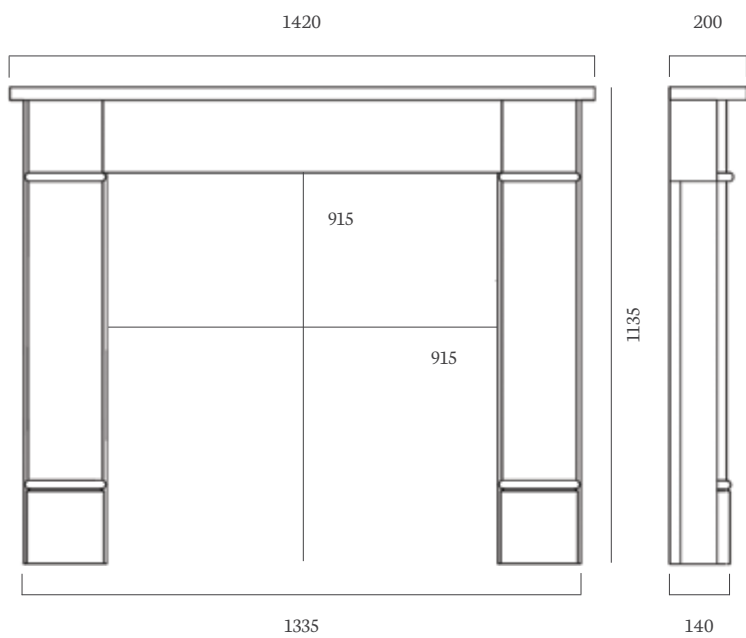

Cast Insert

Wandsworth Highlight

Fire

Decorative Gas Fire

Hearth

54" x 15" Polished Granite, Boxed and Lipped

Carrara Marble Mantels

The Hershaw 54"