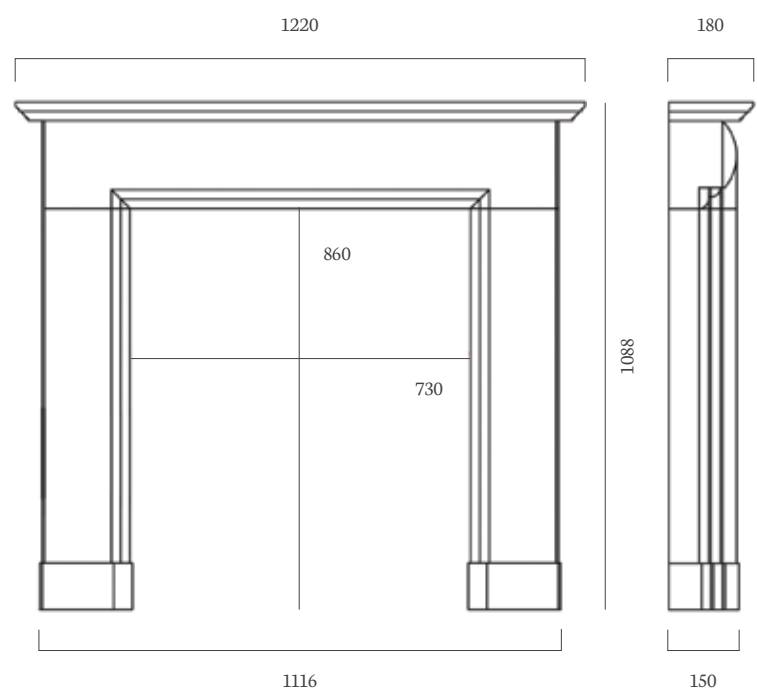

3" Standard Rebate

Cast Insert

Wandsworth 14" Highlight

Fire

Decorative Gas Fire

Hearth

48" x 15" Polished Granite, Boxed and Lipped

made to
measure