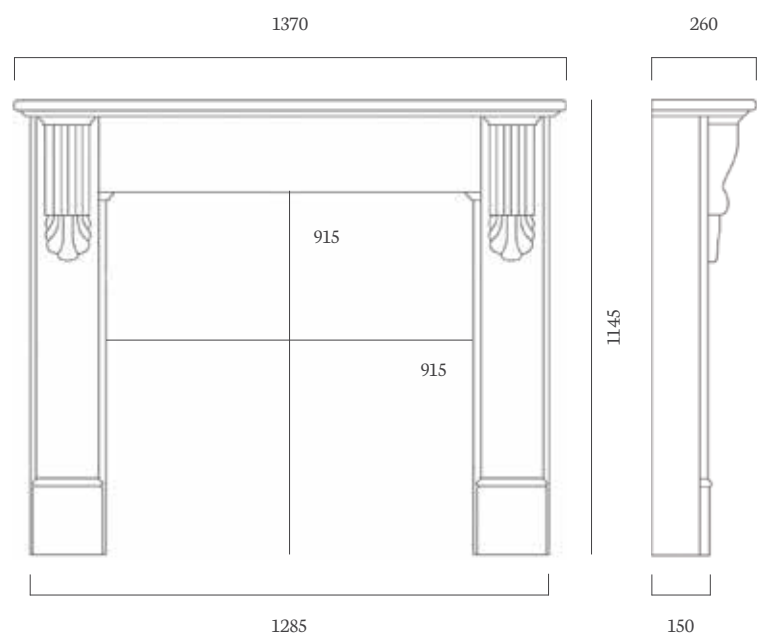

3" Standard Rebate

Cast Insert

Wandsworth Full Polished

Fire

Decorative Gas Fire

Hearth

54" x 15" Polished Granite, Boxed and Lipped

Liberty White Mantels