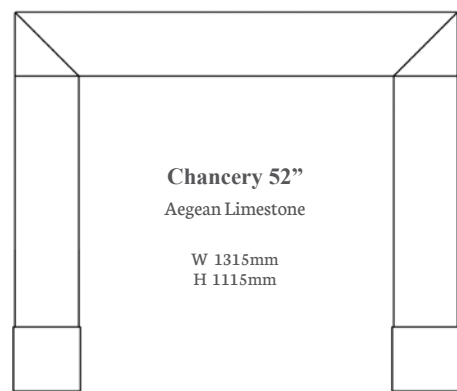

Chancery 52"
Aegean Limestone
W 1315mm
H 1115mm