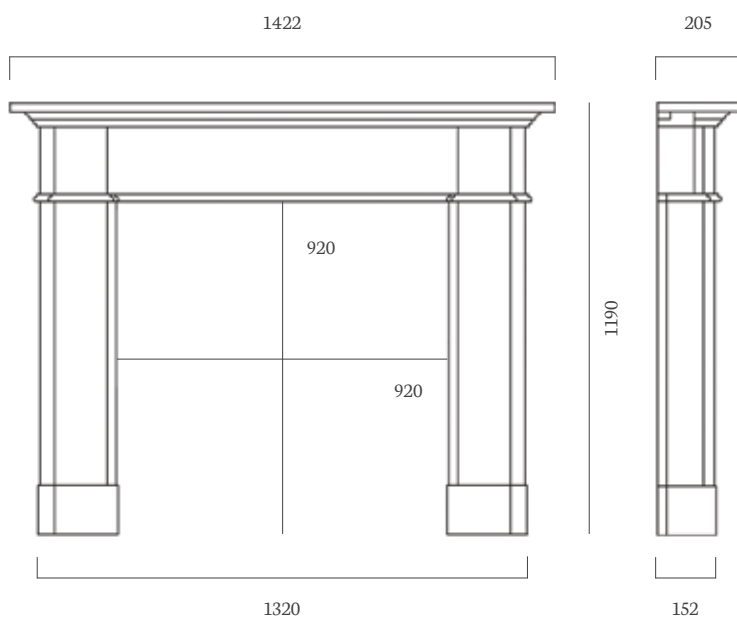

Timber Mantels

The Winterfold 56" Blenheim Grey

Rebate

Rebate adjustable 1" to 3"

Chamber

Riven Slate

Stove

Sigma 490 MF

Hearth

54" x 15" Honed Granite, Boxed and Lipped