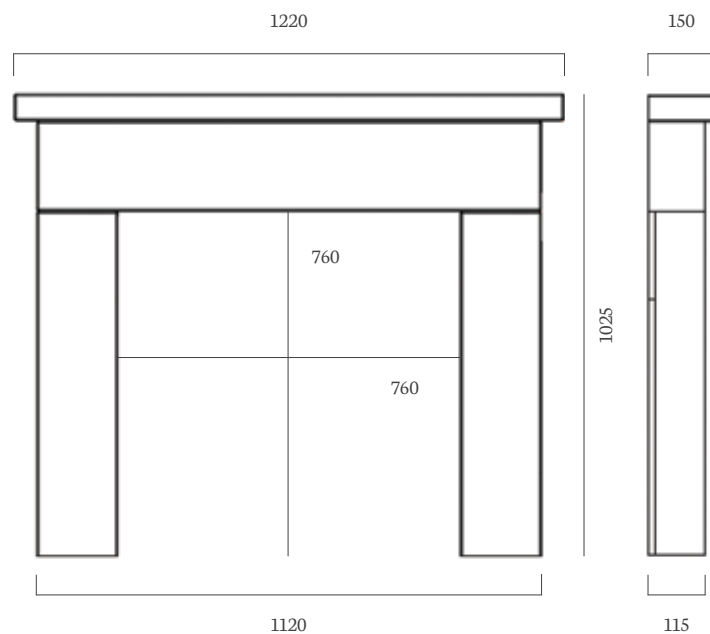

Portuguese Limestone Mantels

The Belmonte 48" Portuguese Limestone

Rebate

Available in 3" & 1" Rebates

Slips

Honed Granite

Basket

Lightning Chrome

Fire

Decorative Gas Fire

Hearth

48" x 15" Honed Granite, Boxed and Lipped