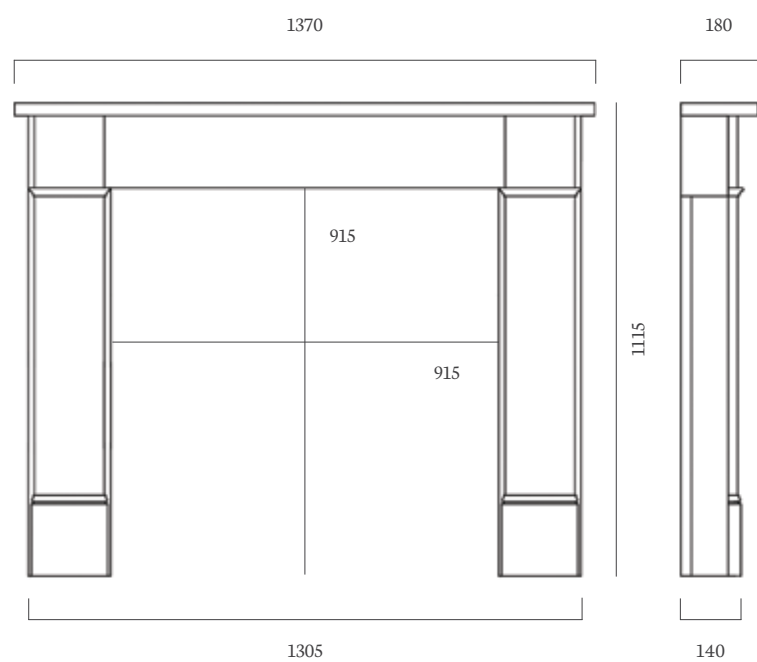

Aegean Limestone Mantels

The Kensington 56" Aegean Limestone

Other Options

3" Standard Rebate, 1" Rebate available.

A 54" version is also available known as the Washington with standard 3" Rebate
(See below dimensions in brackets).