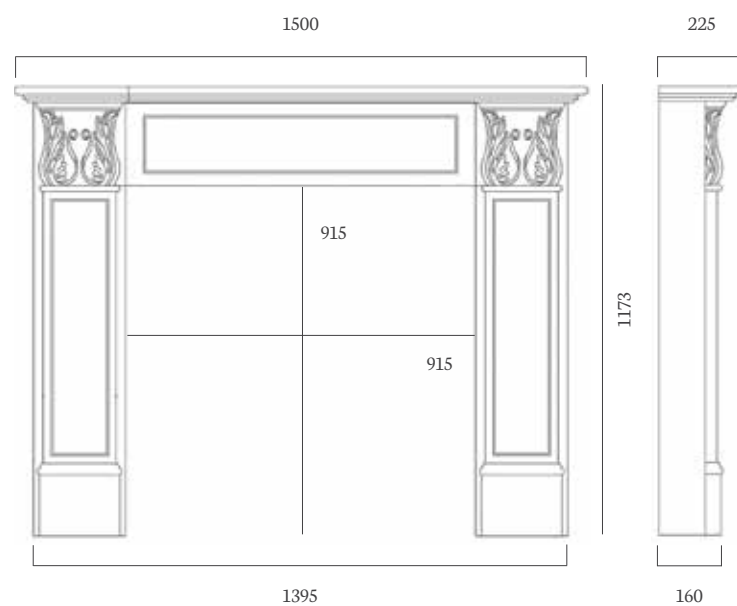

Sovereign Mantels

The Carisbrooke 59" Aegean Limestone

Mantel also available in Corinthian Beige

Rebate

1" Standard Rebate

Cast Insert

Wandsworth Black

Fire

Solid Fuel

Hearth

59" x 15" Polished Granite, Slabbed, Boxed and Lipped