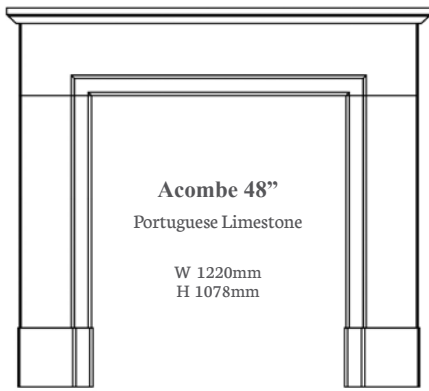

Acombe 48"
Portuguese Limestone
W 1220mm
H 1078mm