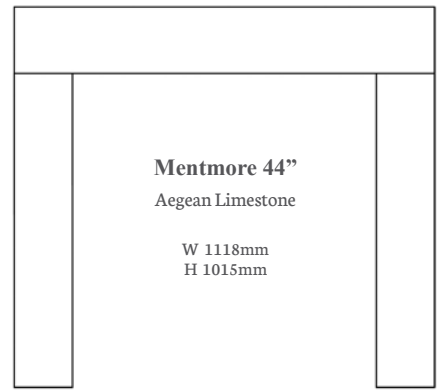

Fitzroy 59"
Aegean Limestone
W 1500mm
H 1273mm

Hampton 59"
Aegean Limestone
W 1500mm
H 1345mm

Hanwell 54"
Aegean Limestone
W 1370mm
H 1145mm

Hartwood 56"
Various Timber Finishes
W 1422mm
H 1200mm

Hersham 48" & 54"
Aegean Limestone
Carrara Marble
Corinthian Beige
Liberty White
W 1220mm (48")
H 1080mm (48")
W 1370mm (54")
H 1115mm (54")

Horsford 54"
Various Timber Finishes
W 1220mm
H 1090mm

Kensington 56"
Aegean Limestone
Corinthian Beige
Liberty White
W 1420mm
H 1180mm

Kinver 54"
Various Timber Finishes

W 1372mm
H 1130mm

Lingwood 51" & 54"
Aegean Limestone

W 1295mm (51")
H 1085mm (51")
W 1372mm (54")
H 1125mm (54")

Mentmore 44"
Aegean Limestone

W 1118mm
H 1015mm

Muholland 54"
Aegean Limestone
Corinthian Beige

W 1380mm
H 1265mm

Nera 48" & 54"
Corinthian Beige

W 1220mm (48")
H 1020mm (48")
W 1370mm (54")
H 1110mm (54")

Nuffield 56"
Aegean Limestone
Carrara Marble

W 1420mm
H 1135mm

Olvera 48"
Corinthian Beige

W 1220mm
H 1080mm

Palencia 48"
Corinthian Beige

W 1220mm
H 1015mm