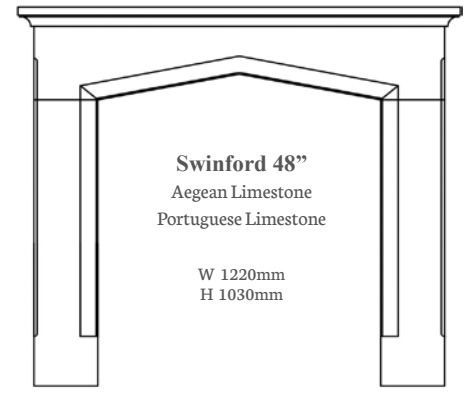

W 1220mm (48")
H 1020mm (48")
W 1370mm (54")
H 1110mm (54")

Nuffield 56"
Aegean Limestone
Carrara Marble

W 1420mm
H 1135mm

Olvera 48"
Corinthian Beige

W 1220mm
H 1080mm

Palencia 48"
Corinthian Beige

W 1220mm
H 1015mm

Parrona 48" & 54"
Corinthian Beige
Portuguese Limestone

W 1220mm (48")
H 1090mm (48")
W 1370mm (54")
H 1115mm (54")

Peniche 54"
Portuguese Limestone

W 1370mm
H 1115mm

Regent 57"
Aegean Limestone
Carrara Marble

W 1450mm
H 1131mm

Rosland 59"
Aegean Limestone

W 1500mm
H 1185mm

Sandringham 54"
Carrara Marble
Liberty White

W 1370mm
H 1145mm

Sherwood 56"
Various Timber Finishes

W 1422mm
H 1280mm

Swinford 48"
Aegean Limestone
Portuguese Limestone

W 1220mm
H 1030mm

Wilbury 48"
Portuguese Limestone

W 1220mm
H 1005mm

Wilton 59"
Aegean Limestone

W 1500mm
H 1165mm

Wingfield 48"
Antique Pine

W 1220mm
H 1180mm

Winterfold 56"
Various Timber Finishes