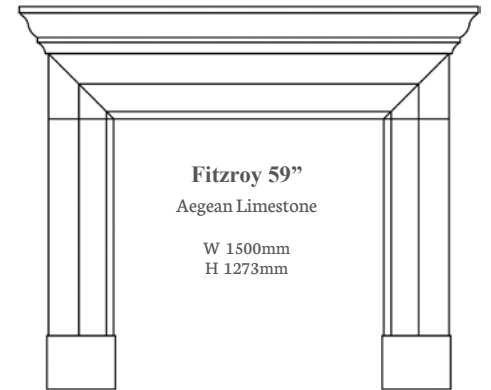

Fitzroy 59"
Aegean Limestone
W 1500mm
H 1273mm

Hampton 59"
Aegean Limestone
W 1500mm
H 1345mm

Hanwell 54"
Aegean Limestone
W 1370mm
H 1145mm

Hartwood 56"
Various Timber Finishes
W 1422mm
H 1200mm

Hersham 48" & 54"
Aegean Limestone
Carrara Marble
Corinthian Beige
Liberty White
W 1220mm (48")
H 1080mm (48")
W 1370mm (54")
H 1115mm (54")