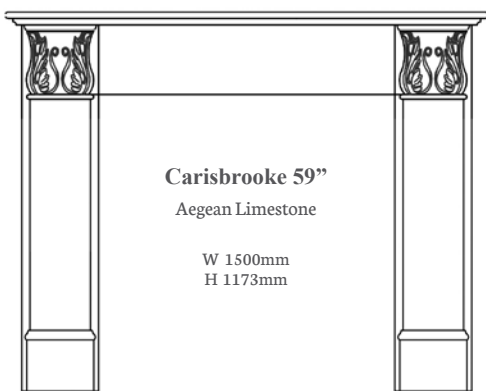

Alexandra 54"
Aegean Limestone
W 1372mm
H 1158mm

Appledore 48"
Aegean Limestone
W 1220mm
H 1100mm

Ashcombe 54"
Aegean Limestone
W 1370mm
H 1090mm

Balham 56"
Aegean Limestone
W 1420mm
H 1145mm

Beaumont 59"
Aegean Limestone
W 1500mm
H 1321mm

Bellingham 54"
Aegean Limestone
W 1370mm
H 1150mm

Belmonte 48"
Portuguese Limestone
W 1220mm
H 1025mm

Carisbrooke 59"
Aegean Limestone
W 1500mm
H 1173mm

Chancery 52"
Aegean Limestone
W 1315mm
H 1115mm

Clarence 59"
Aegean Limestone
W 1500mm
H 1225mm