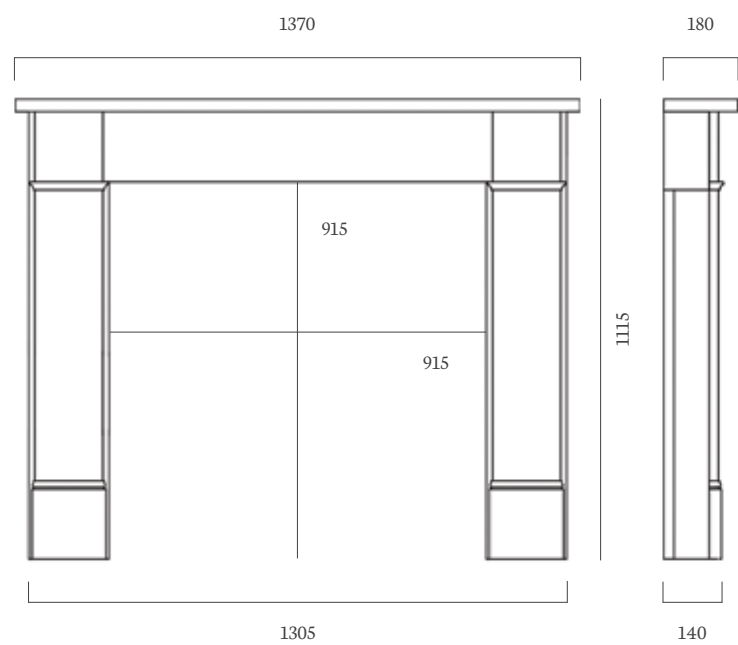

54" x 15" Polished Granite, Boxed and Lipped

Liberty White Mantels

The Kensington 56" Liberty White

Rebate

3" Standard Rebate

Cast Insert

Carlisle Black

Fire