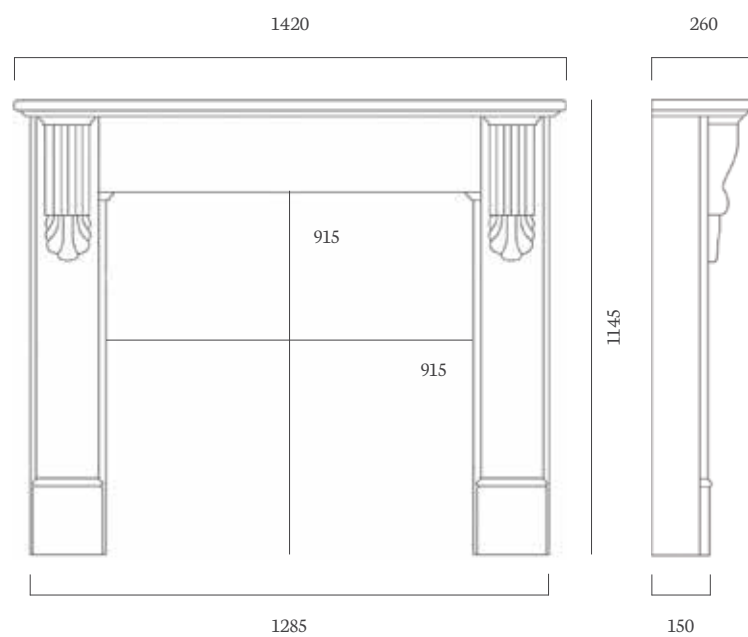

Hearth

54" x 15" Polished Granite, Boxed and Lipped