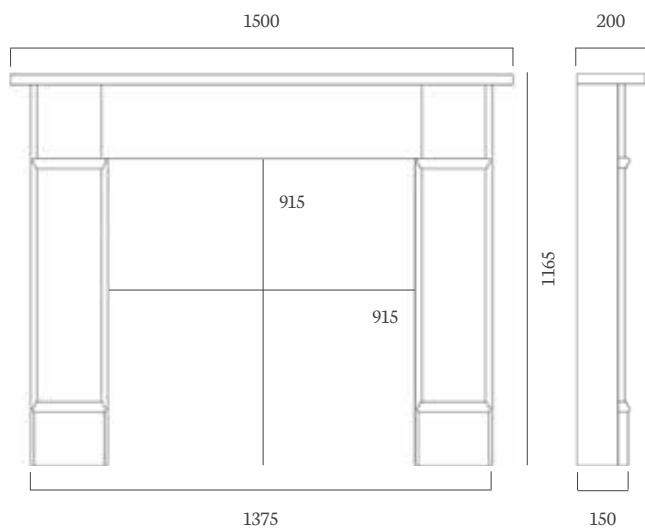

Sovereign Mantels

The Wilton 59" Aegean Limestone

Mantel also available in *Corinthian Beige*

Rebate

1" Standard Rebate

Cast Insert

Wandsworth Highlight

Fire

Multi Fuel

Hearth

59" x 15" Polished Granite, Slabbed, Boxed and Lipped

made to measure