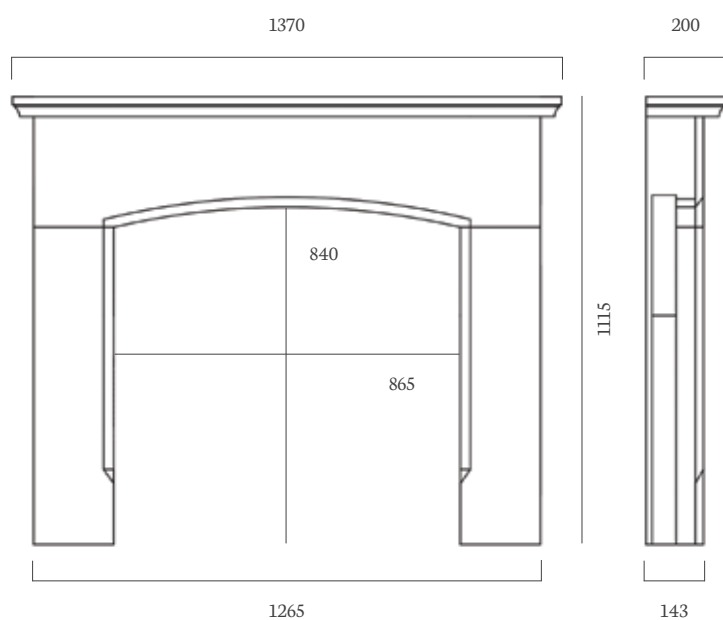

Portuguese Limestone Mantels

The Peniche 54" Portuguese Limestone

Rebate

Available in 3" & 1" Rebates

Slips

Honed Granite

Inset Stove

Aquila 450 MF Inset with Quadrant Trim

Hearth

54" x 15" Honed Granite, Slabbed, Boxed and Lipped