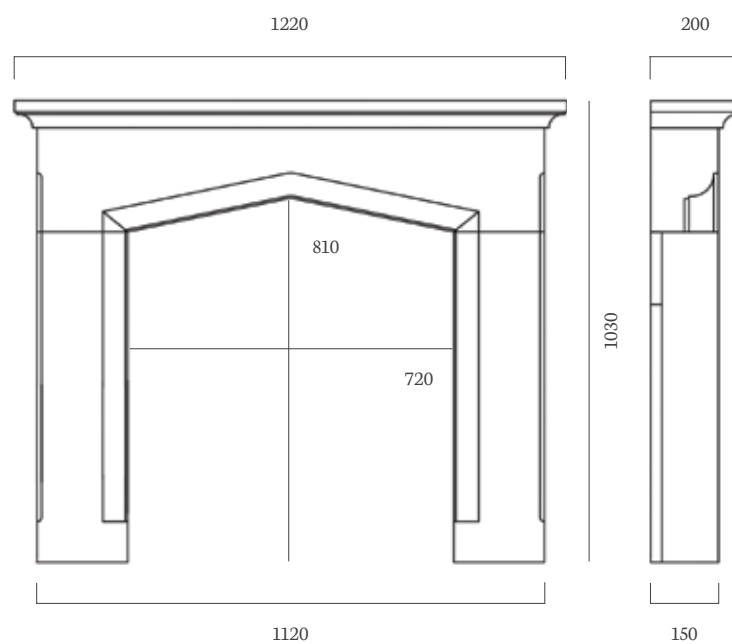

3" Standard Rebate, also available in 1" Rebate

Chamber

Rustic Brick

Stove

Essence 405 MF

Hearth

48" x 15" Honed Granite, Slabbed, Boxed and Lipped

made to
measure