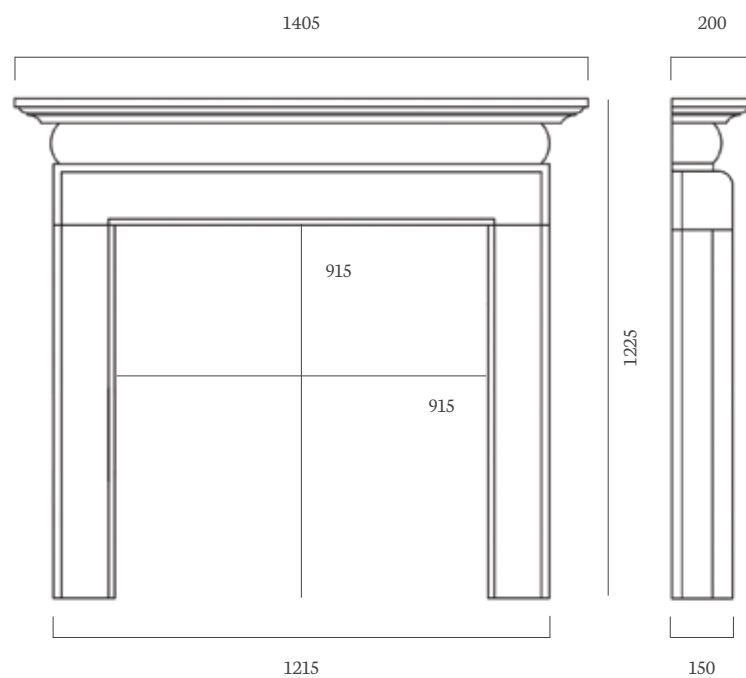

Fire

Decorative Gas Fire

Hearth

54" x 15" Honed Granite, Boxed and Lipped

made to
measure

Aegean Limestone Mantels

The Everley 48" Aegean Limestone

Rebate