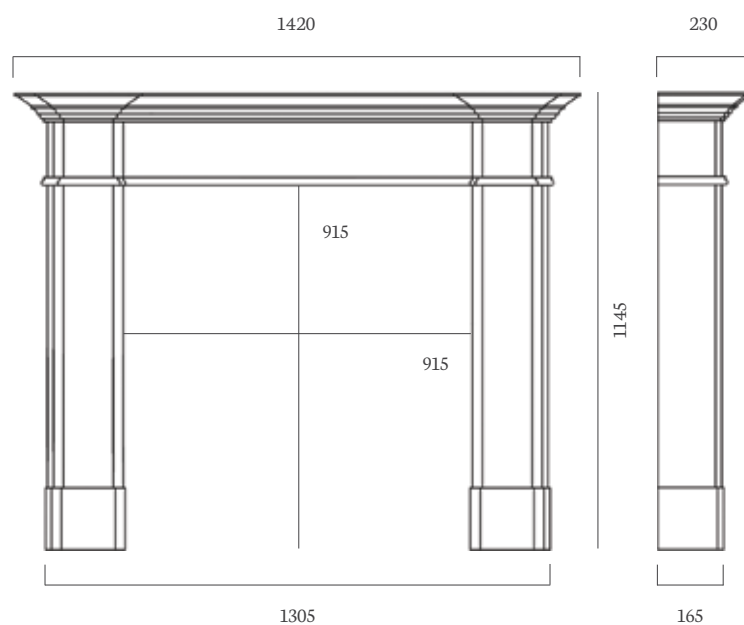

3" Standard Rebate

Cast Iron Back Panel

Provident Black

Fire

Omega Gas Fire with Provident Black Fireframe

Hearth

54" x 15" Polished Granite, Boxed and Lipped

made to
measure