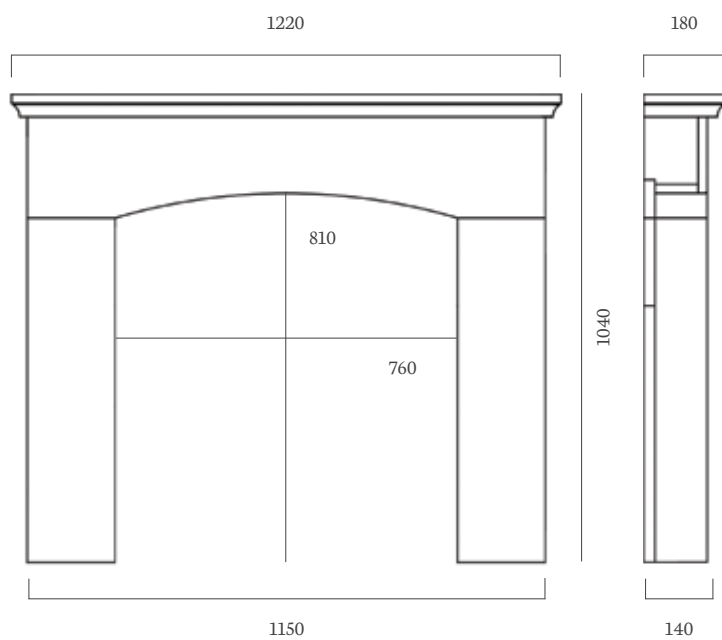

Rebate

Available in 3" & 1" Rebates

Slips

Honed Granite

Stove

Sierra MF Inset

Hearth

48" x 15" Honed Granite, Slabbed, Boxed and Lipped