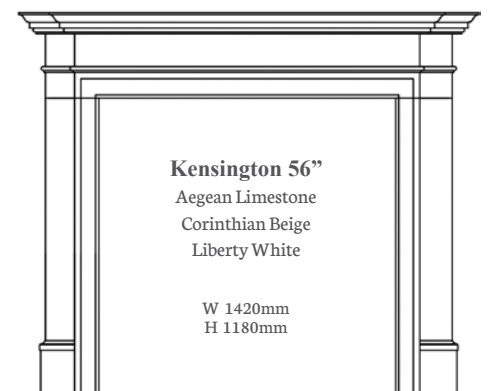

Bellingham 54"
Aegean Limestone
W 1370mm
H 1150mm

Belmonte 48"
Portuguese Limestone
W 1220mm
H 1025mm

Carisbrooke 59"
Aegean Limestone
W 1500mm
H 1173mm

Chancery 52"
Aegean Limestone
W 1315mm
H 1115mm

Clarence 59"
Aegean Limestone
W 1500mm
H 1225mm

Fitzroy 59"
Aegean Limestone
W 1500mm
H 1273mm

Hampton 59"
Aegean Limestone
W 1500mm
H 1345mm

Hanwell 54"
Aegean Limestone
W 1370mm
H 1145mm

Hartwood 56"
Various Timber Finishes
W 1422mm
H 1200mm

Hersham 48" & 54"
Aegean Limestone
Carrara Marble
Corinthian Beige
Liberty White
W 1220mm (48")
H 1080mm (48")
W 1370mm (54")
H 1115mm (54")

Horsford 54"
Various Timber Finishes
W 1220mm
H 1090mm

Kensington 56"
Aegean Limestone
Corinthian Beige
Liberty White
W 1420mm
H 1180mm

Kinver 54"
Various Timber Finishes

W 1372mm
H 1130mm

Lingwood 51" & 54"
Aegean Limestone

W 1295mm (51")
H 1085mm (51")
W 1372mm (54")
H 1125mm (54")

Mentmore 44"
Aegean Limestone

W 1118mm
H 1015mm

Muholland 54"
Aegean Limestone
Corinthian Beige

W 1380mm
H 1265mm

Nera 48" & 54"
Corinthian Beige