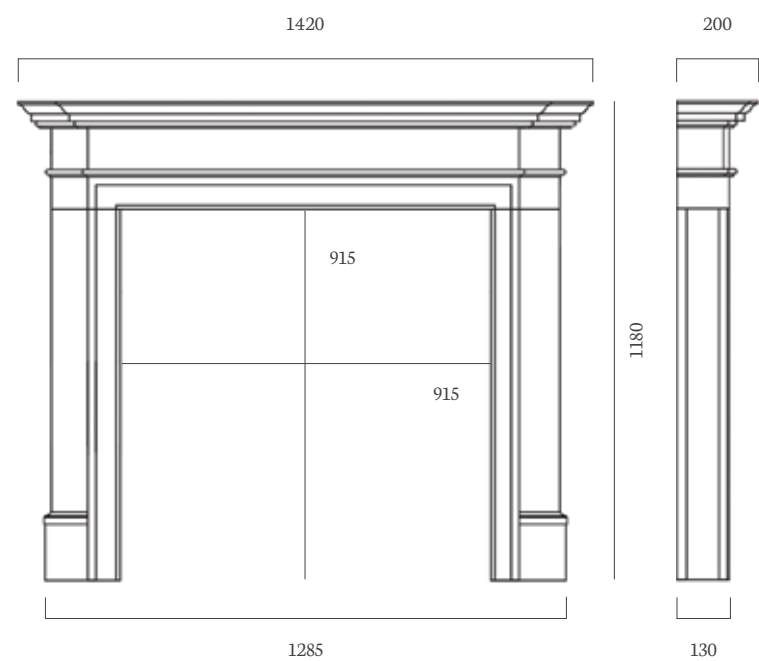

Liberty White Mantels

The Kensington 56" Liberty White

Rebate

3" Standard Rebate

Cast Insert

Carlisle Black

Fire

Decorative Lights (Not Included)

Hearth

54" x 15" Honed Granite, Slabbed Boxed and Lipped