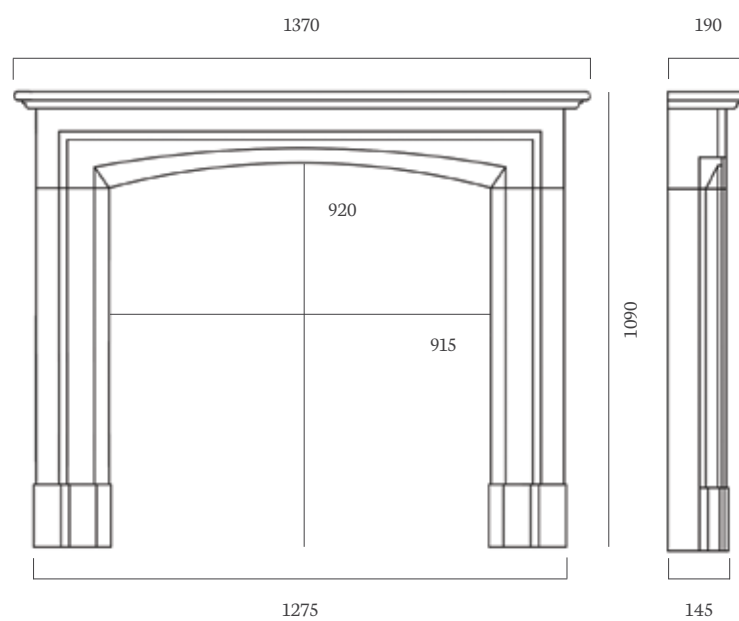

Hearth

54" x 15" Polished Granite, Boxed and Lipped

made to
measure