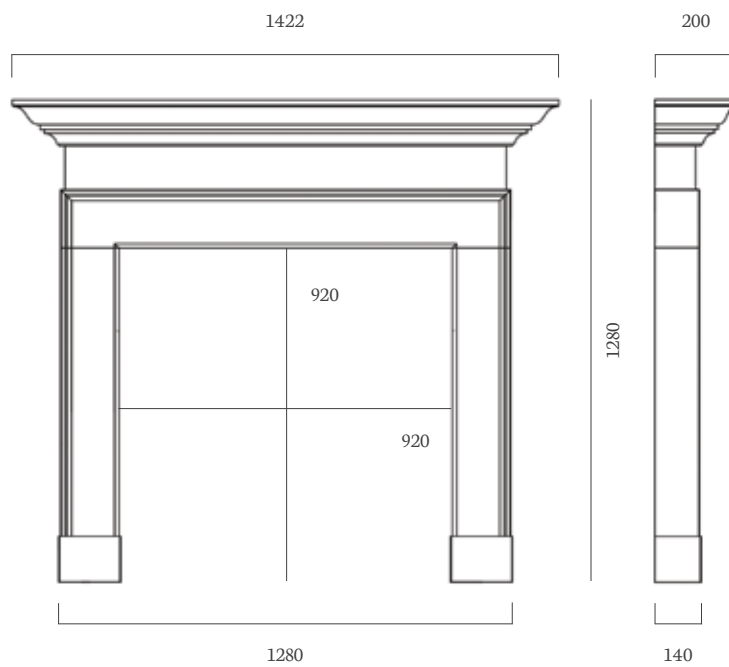

Timber Mantels

The Sherwood 56" Tuscany Green

Rebate

Rebate adjustable 1" to 3"

Cast Insert

Carlisle Black

Fire

Decorative Gas Fire

Hearth

54" x 15" Honed Granite, Boxed and Lipped