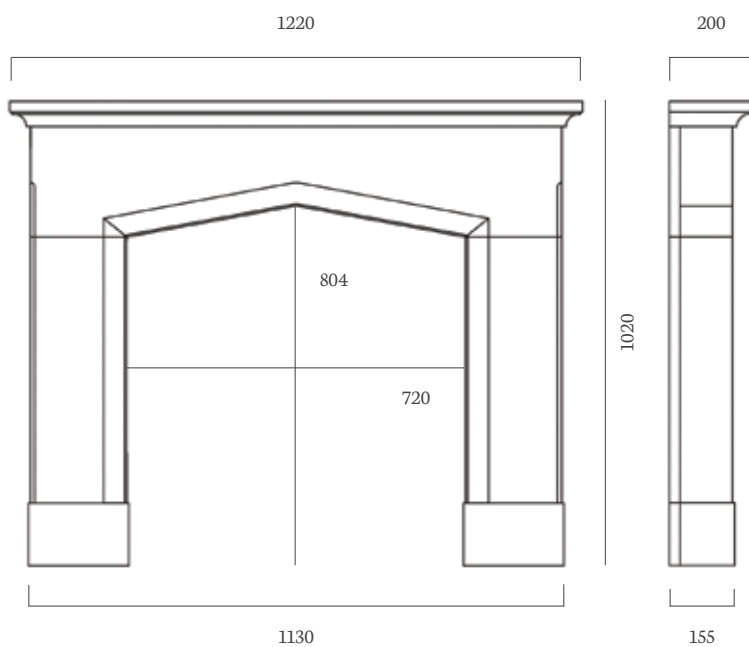

Hearth

48" x 15" Honed Granite, Slabbed, Boxed and Lipped

Corinthian Beige Mantels

The Nera 54" Corinthian Beige

Rebate

1" Standard Rebate

Chamber

Rustic Brick