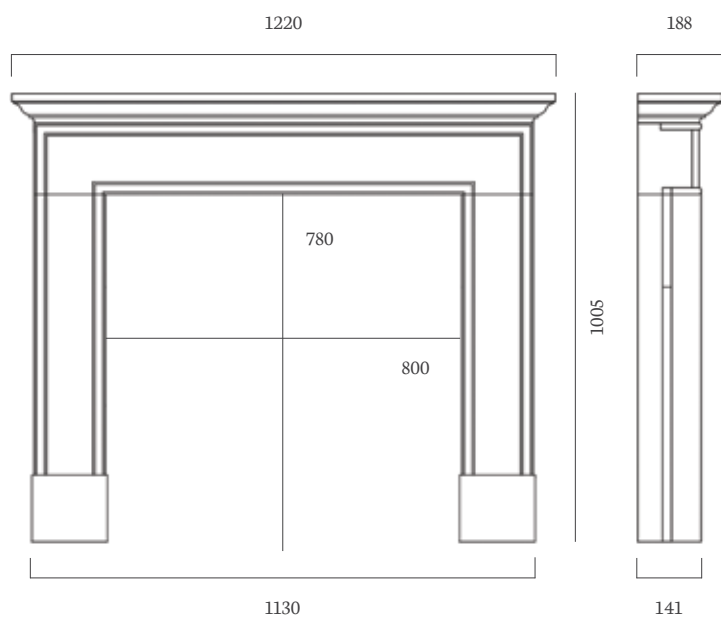

Portuguese Limestone Mantels

The Wilbury 48" Portuguese Limestone

Rebate

Available in 3" & 1" Rebates

Slips

Polished Granite

Fire

DL500 with Black Glass Chamber

Hearth

48" x 15" Polished Granite, Boxed and Lipped