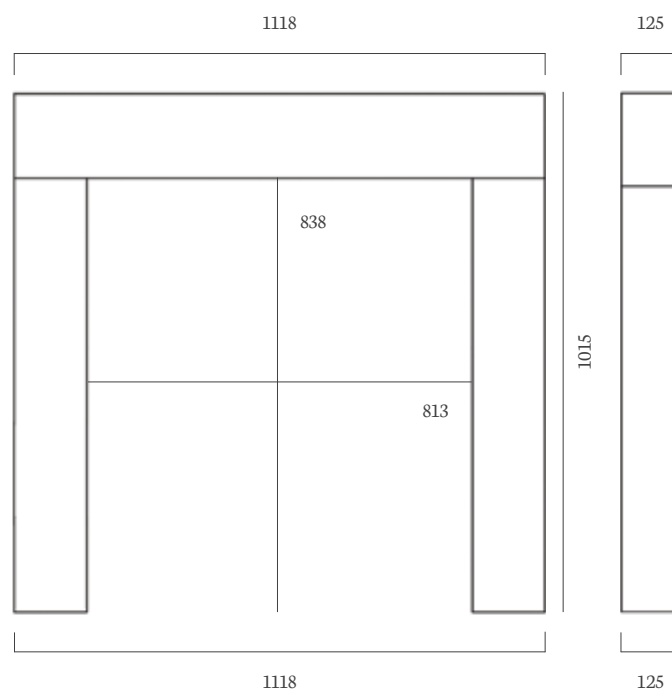

Hearth

48" x 15" Polished Granite, Boxed and Lipped

made to
measure