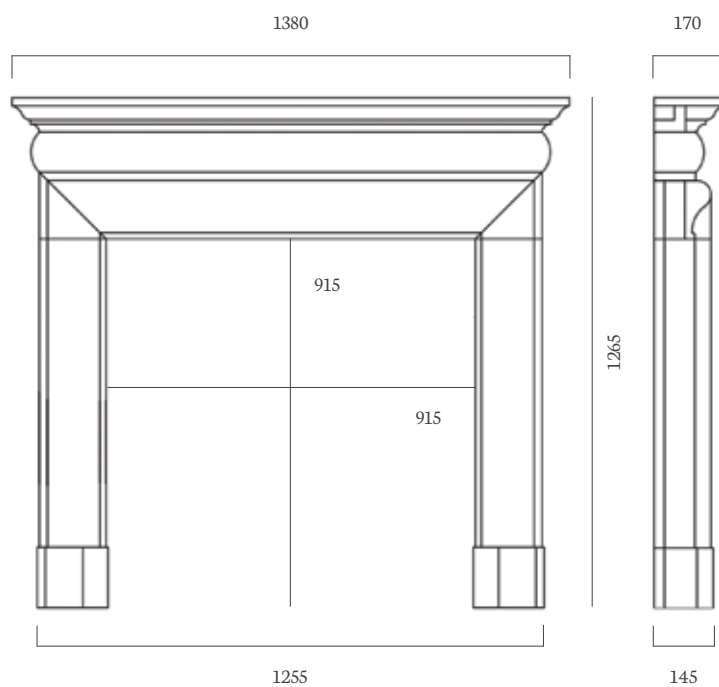

Aegean Limestone Mantels

The Nuffield 56" Aegean Limestone

Rebate

3" Standard Rebate

Chamber

Rustic Brick

Stove

Sigma 490 WD