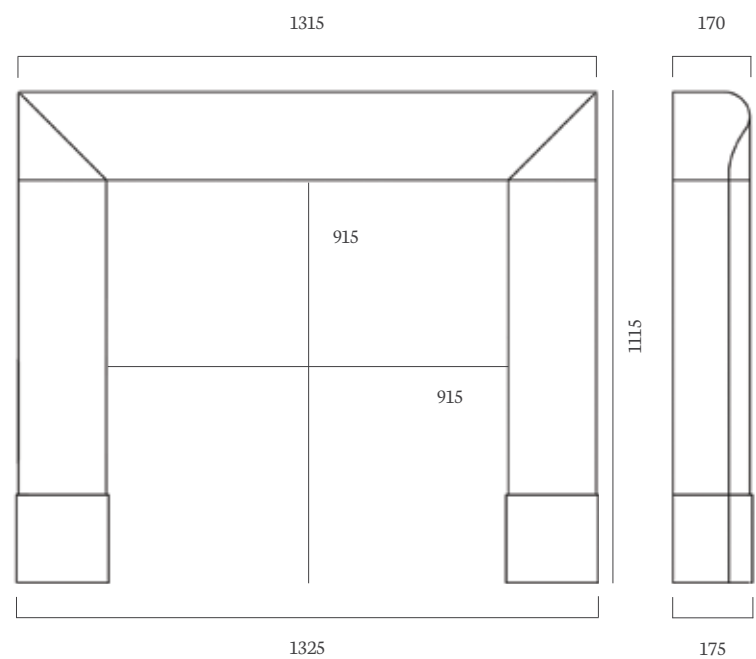

Fire

Decorative Gas Fire

Hearth

54" x 15" Polished Granite, Boxed and Lipped

made to
measure

Aegean Limestone Mantels

The Colby 55" Aegean Limestone

Rebate