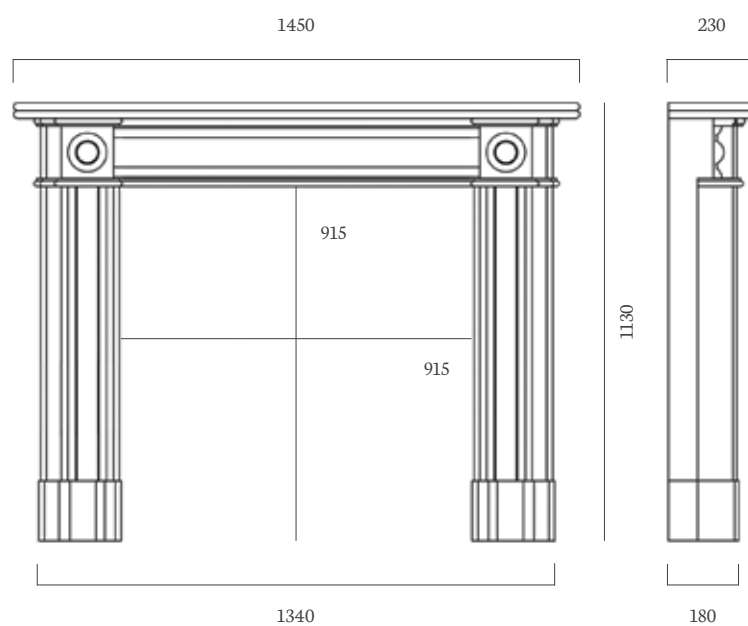

Hearth

54" x 15" Honed Granite, Boxed and Lipped