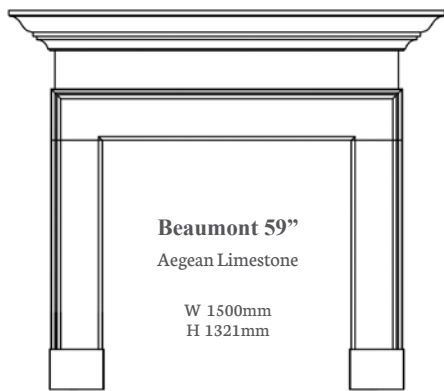

Alexandra 54"
Aegean Limestone
W 1372mm
H 1158mm

Appledore 48"
Aegean Limestone
W 1220mm
H 1100mm

Ashcombe 54"
Aegean Limestone
W 1370mm
H 1090mm

Balham 56"
Aegean Limestone
W 1420mm
H 1145mm

Beaumont 59"
Aegean Limestone
W 1500mm
H 1321mm

Bellingham 54"
Aegean Limestone
W 1370mm
H 1150mm

Belmonte 48"
Portuguese Limestone
W 1220mm
H 1025mm

Carisbrooke 59"
Aegean Limestone
W 1500mm
H 1173mm

Chancery 52"
Aegean Limestone
W 1315mm
H 1115mm

Clarence 59"
Aegean Limestone
W 1500mm
H 1225mm