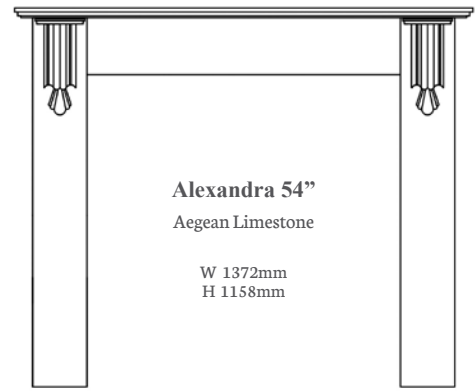

Alexandra 54"
Aegean Limestone
W 1372mm
H 1158mm

Appledore 48"
Aegean Limestone
W 1220mm
H 1100mm

Ashcombe 54"
Aegean Limestone
W 1370mm
H 1090mm

Balham 56"
Aegean Limestone
W 1420mm
H 1145mm

Beaumont 59"
Aegean Limestone
W 1500mm
H 1321mm

Bellingham 54"
Aegean Limestone
W 1370mm
H 1150mm

Belmonte 48"
Portuguese Limestone
W 1220mm
H 1025mm

Carisbrooke 59"
Aegean Limestone
W 1500mm
H 1173mm

Chancery 52"
Aegean Limestone
W 1315mm
H 1115mm

Clarence 59"
Aegean Limestone
W 1500mm
H 1225mm