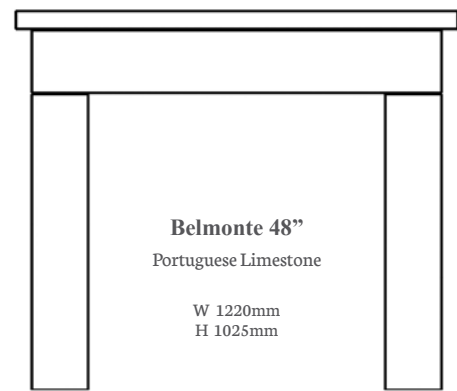

Alexandra 54"
Aegean Limestone
W 1372mm
H 1158mm

Appledore 48"
Aegean Limestone
W 1220mm
H 1100mm

Ashcombe 54"
Aegean Limestone
W 1370mm
H 1090mm

Balham 56"
Aegean Limestone
W 1420mm
H 1145mm

Beaumont 59"
Aegean Limestone
W 1500mm
H 1321mm

Bellingham 54"
Aegean Limestone
W 1370mm
H 1150mm

Belmonte 48"
Portuguese Limestone
W 1220mm
H 1025mm

Carisbrooke 59"
Aegean Limestone
W 1500mm
H 1173mm

Chancery 52"
Aegean Limestone
W 1315mm
H 1115mm

Clarence 59"
Aegean Limestone
W 1500mm
H 1225mm

Colby 55"
Aegean Limestone
W 1405mm
H 1135mm

Deighton 48"
Portuguese Limestone
W 1190mm
H 940mm

Earlswood 55"
Aegean Limestone
W 1405mm
H 1225mm

Everley 48"
Aegean Limestone
W 1220mm
H 1088mm

Faro 48"
Portuguese Limestone
W 1220mm
H 1040mm

Fitzroy 59"
Aegean Limestone
W 1500mm
H 1273mm

Hampton 59"
Aegean Limestone
W 1500mm
H 1345mm

Hanwell 54"
Aegean Limestone
W 1370mm
H 1145mm

Hartwood 56"
Various Timber Finishes
W 1422mm
H 1200mm

Hersham 48" & 54"
Aegean Limestone
Carrara Marble
Corinthian Beige
Liberty White
W 1220mm (48")
H 1080mm (48")
W 1370mm (54")
H 1115mm (54")