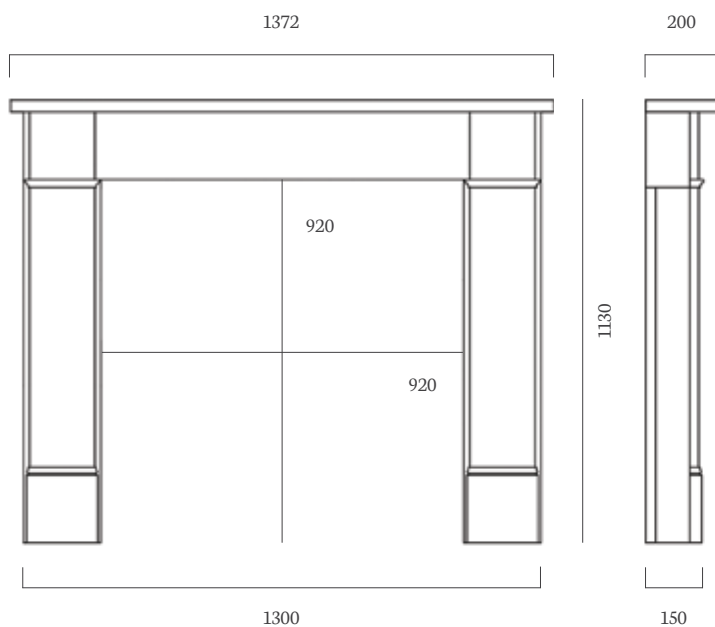

Timber Mantels

The Kinver 54" Cotswold Cream

Rebate

Rebate adjustable 1" to 3"

Chamber

Rainbow Brick

Stove

Vista Electric

Hearth

54" x 15" Honed Granite, Boxed and Lipped