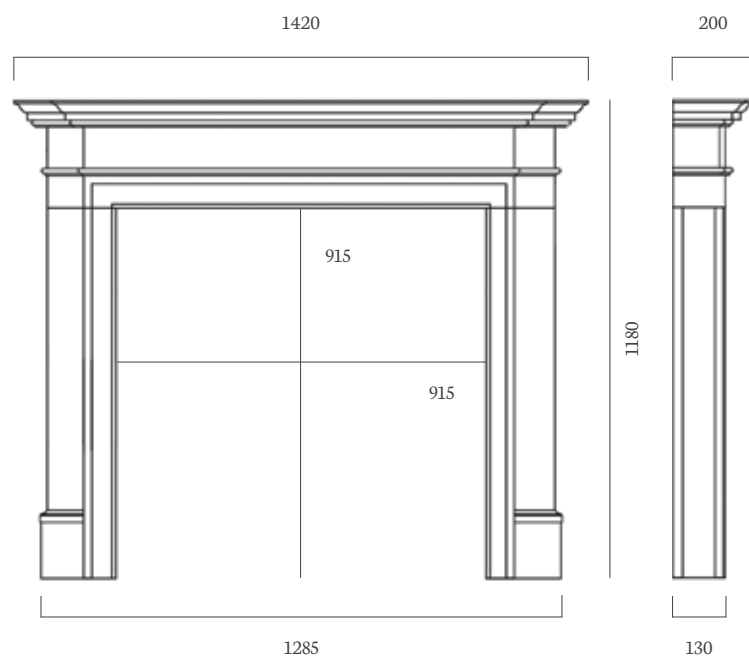

Slips

Polished Granite

Fire

DL800 Gas with Reeded Chamber

Hearth

54" x 15" Polished Granite, Boxed and Lipped

Mantel can be installed without Cushion and Shelf

The Mulholland 54"
Corinthian Beige