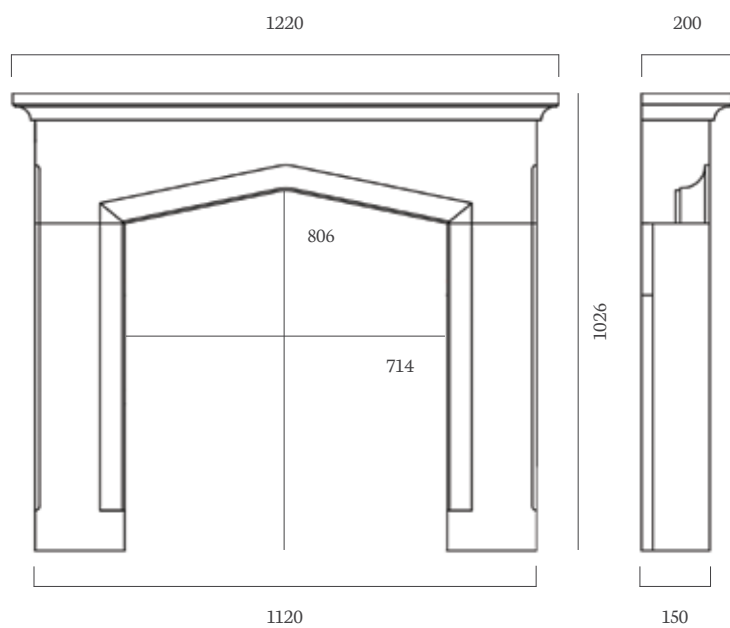

Brick Chamber

Rustic Herringbone

Stove

Imperial 405 MF

Hearth

48" x 15" Honed Granite, Slabbed, Boxed and Lipped

Portuguese Limestone Mantels

The Wilbury 48" Portuguese Limestone