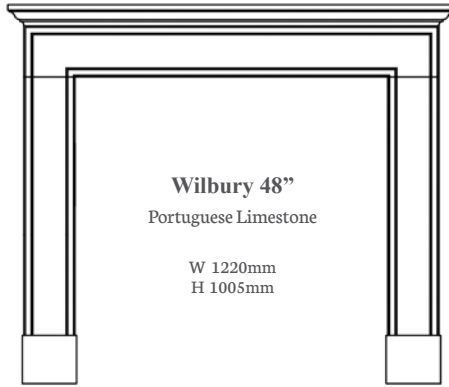

W 1220mm (48")
H 1020mm (48")
W 1370mm (54")
H 1110mm (54")

Nuffield 56"
Aegean Limestone
Carrara Marble

W 1420mm
H 1135mm

Olvera 48"
Corinthian Beige

W 1220mm
H 1080mm

Palencia 48"
Corinthian Beige

W 1220mm
H 1015mm

Parrona 48" & 54"
Corinthian Beige
Portuguese Limestone

W 1220mm (48")
H 1090mm (48")
W 1370mm (54")
H 1115mm (54")

Peniche 54"
Portuguese Limestone

W 1370mm
H 1115mm

Regent 57"
Aegean Limestone
Carrara Marble

W 1450mm
H 1131mm

Rosland 59"
Aegean Limestone

W 1500mm
H 1185mm

Sandringham 54"
Carrara Marble
Liberty White

W 1370mm
H 1145mm

Sherwood 56"
Various Timber Finishes

W 1422mm
H 1280mm

Swinford 48"
Aegean Limestone
Portuguese Limestone

W 1220mm
H 1030mm

Wilbury 48"
Portuguese Limestone

W 1220mm
H 1005mm

Wilton 59"
Aegean Limestone

W 1500mm
H 1165mm

Wingfield 48"
Antique Pine

W 1220mm
H 1180mm

Winterfold 56"
Various Timber Finishes