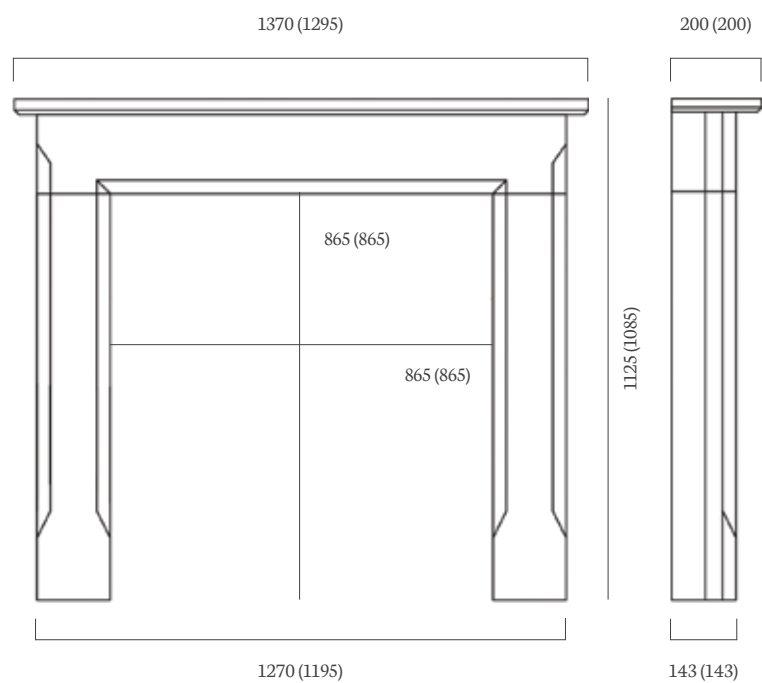

Rebate

3" Standard Rebate

Also available as 51" Mantel (See below dimensions in brackets).

Chamber

Rustic Brick

Stove

Sigma 490 MF

Hearth

54" x 15" Polished Granite, Boxed and Lipped

Aegean Limestone Mantels

The Mentmore 44" Aegean Limestone

Rebate

1" Standard Rebate

Slips

Polished Granite

Fire