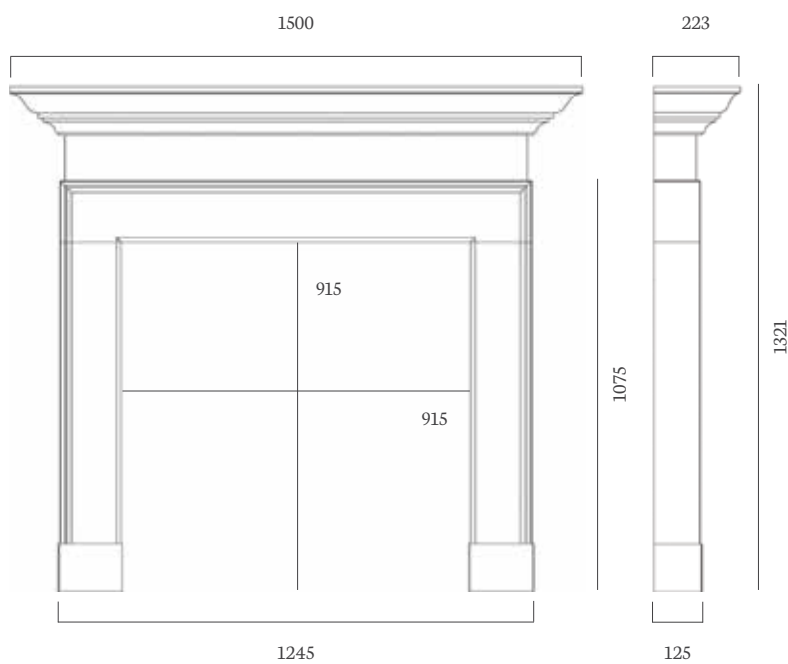

Sovereign Mantels

The Beaumont 59" Aegean Limestone

Mantel also available in *Corinthian Beige*

Rebate

1" Standard Rebate

Slips

Polished Granite

Fire

Trimline TL73H Gas

Hearth

59" x 15" Polished Granite, Boxed and Lipped