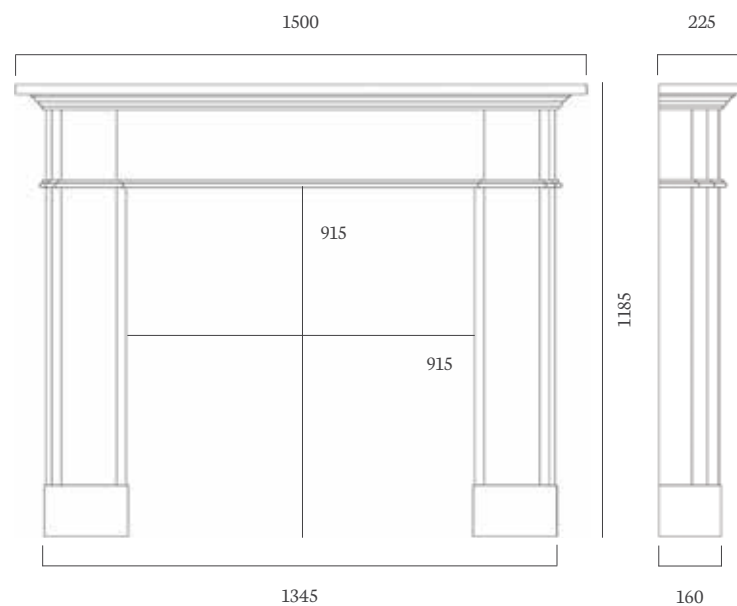

Hearth

59" x 15" Polished Granite, Boxed and Lipped

made to
measure