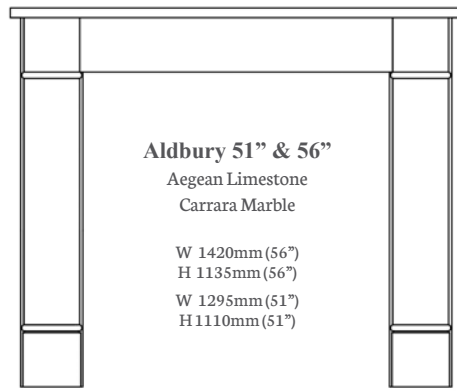

Aldbury 51" & 56"
Aegean Limestone
Carrara Marble
W 1420mm (56")
H 1135mm (56")
W 1295mm (51")
H 1110mm (51")