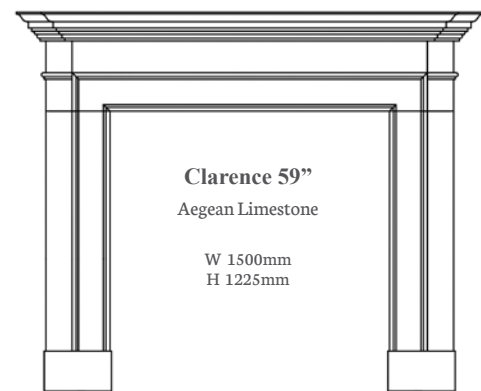

Bellingham 54"
Aegean Limestone
W 1370mm
H 1150mm

Belmonte 48"
Portuguese Limestone
W 1220mm
H 1025mm

Carisbrooke 59"
Aegean Limestone
W 1500mm
H 1173mm

Chancery 52"
Aegean Limestone
W 1315mm
H 1115mm

Clarence 59"
Aegean Limestone
W 1500mm
H 1225mm