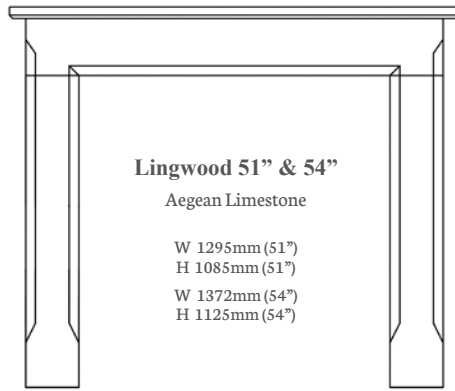

Fitzroy 59"
Aegean Limestone
W 1500mm
H 1273mm

Hampton 59"
Aegean Limestone
W 1500mm
H 1345mm

Hanwell 54"
Aegean Limestone
W 1370mm
H 1145mm

Hartwood 56"
Various Timber Finishes
W 1422mm
H 1200mm

Hersham 48" & 54"
Aegean Limestone
Carrara Marble
Corinthian Beige
Liberty White
W 1220mm (48")
H 1080mm (48")
W 1370mm (54")
H 1115mm (54")

Horsford 54"
Various Timber Finishes
W 1220mm
H 1090mm

Kensington 56"
Aegean Limestone
Corinthian Beige
Liberty White
W 1420mm
H 1180mm

Kinver 54"
Various Timber Finishes

W 1372mm
H 1130mm

Lingwood 51" & 54"
Aegean Limestone

W 1295mm (51")
H 1085mm (51")
W 1372mm (54")
H 1125mm (54")

Mentmore 44"
Aegean Limestone

W 1118mm
H 1015mm

Muholland 54"
Aegean Limestone
Corinthian Beige

W 1380mm
H 1265mm

Nera 48" & 54"
Corinthian Beige

W 1220mm (48")
H 1020mm (48")
W 1370mm (54")
H 1110mm (54")

Nuffield 56"
Aegean Limestone
Carrara Marble

W 1420mm
H 1135mm

Olvera 48"
Corinthian Beige

W 1220mm
H 1080mm

Palencia 48"
Corinthian Beige

W 1220mm
H 1015mm