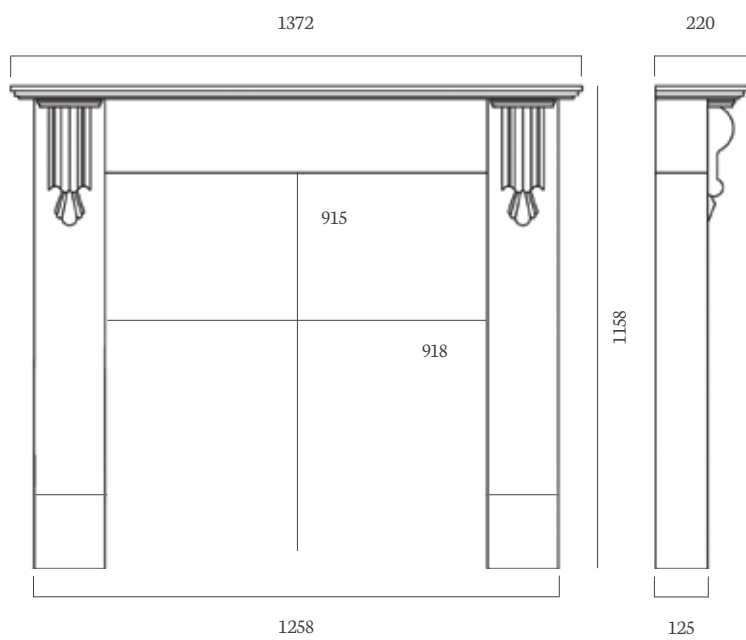

Brick Chamber

Rustic Herringbone

Stove

Imperial 405 Multi-Fuel

Hearth

54" x 15" Honed Granite, Slabbed, Boxed and Lipped

Aegean Limestone Mantels

The Appledore 48" Aegean Limestone