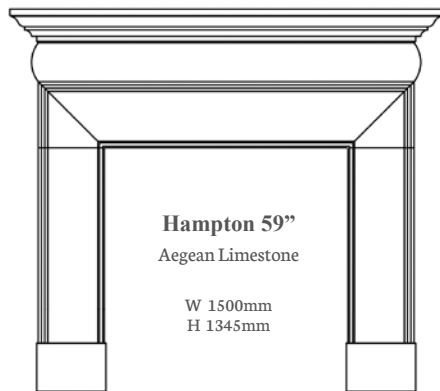

Fitzroy 59"
Aegean Limestone
W 1500mm
H 1273mm

Hampton 59"
Aegean Limestone
W 1500mm
H 1345mm

Hanwell 54"
Aegean Limestone
W 1370mm
H 1145mm

Hartwood 56"
Various Timber Finishes
W 1422mm
H 1200mm

Hersham 48" & 54"
Aegean Limestone
Carrara Marble
Corinthian Beige
Liberty White
W 1220mm (48")
H 1080mm (48")
W 1370mm (54")
H 1115mm (54")