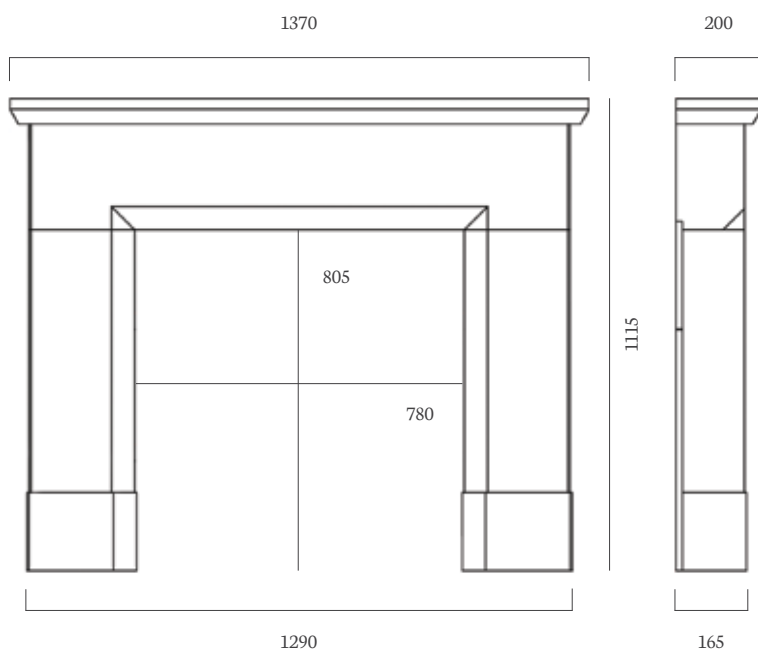

Corinthian Beige Mantels

The Parrona 54" Corinthian Beige

Rebate

1" Standard Rebate

Chamber

Rainbow Brick

Stove

Scene 790 WD

Hearth

54" x 15" Corinthian Beige, Bevelled (Special Order)