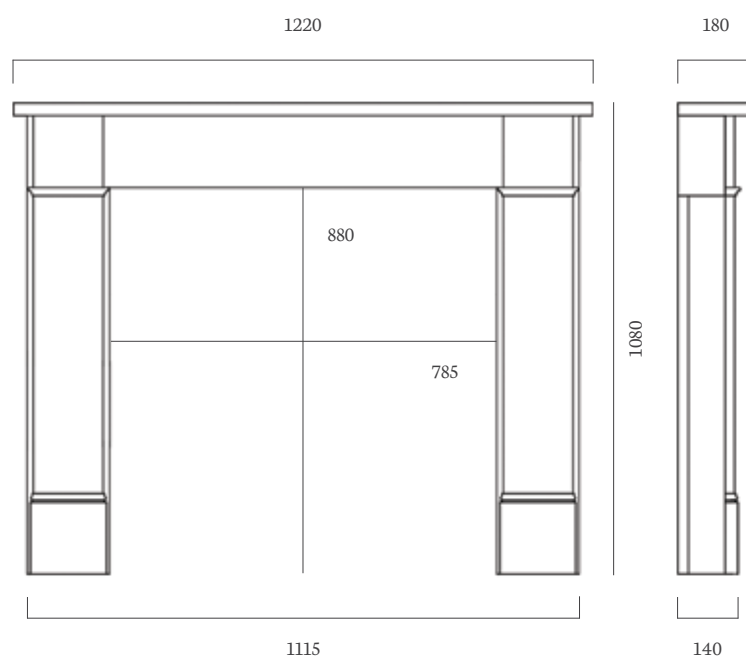

Hearth

48" x 15" Polished Granite, Slabbed, Boxed and Lipped

made to
measure