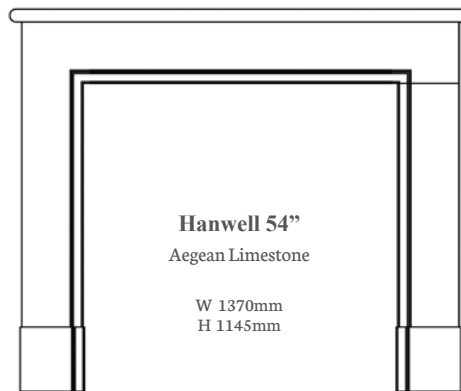

Fitzroy 59"
Aegean Limestone
W 1500mm
H 1273mm

Hampton 59"
Aegean Limestone
W 1500mm
H 1345mm

Hanwell 54"
Aegean Limestone
W 1370mm
H 1145mm

Hartwood 56"
Various Timber Finishes
W 1422mm
H 1200mm

Hersham 48" & 54"
Aegean Limestone
Carrara Marble
Corinthian Beige
Liberty White
W 1220mm (48")
H 1080mm (48")
W 1370mm (54")
H 1115mm (54")