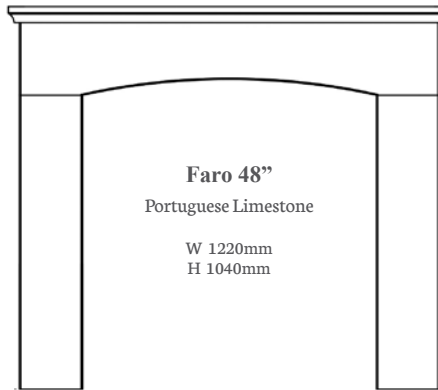

Bellingham 54"
Aegean Limestone
W 1370mm
H 1150mm

Belmonte 48"
Portuguese Limestone
W 1220mm
H 1025mm

Carisbrooke 59"
Aegean Limestone
W 1500mm
H 1173mm

Chancery 52"
Aegean Limestone
W 1315mm
H 1115mm

Clarence 59"
Aegean Limestone
W 1500mm
H 1225mm

Colby 55"
Aegean Limestone
W 1405mm
H 1135mm

Deighton 48"
Portuguese Limestone
W 1190mm
H 940mm

Earlswood 55"
Aegean Limestone
W 1405mm
H 1225mm

Everley 48"
Aegean Limestone
W 1220mm
H 1088mm

Faro 48"
Portuguese Limestone
W 1220mm
H 1040mm

Fitzroy 59"
Aegean Limestone
W 1500mm
H 1273mm

Hampton 59"
Aegean Limestone
W 1500mm
H 1345mm

Hanwell 54"
Aegean Limestone
W 1370mm
H 1145mm

Hartwood 56"
Various Timber Finishes
W 1422mm
H 1200mm

Hersham 48" & 54"
Aegean Limestone
Carrara Marble
Corinthian Beige
Liberty White
W 1220mm (48")
H 1080mm (48")
W 1370mm (54")
H 1115mm (54")

W 1220mm (48")
H 1020mm (48")
W 1370mm (54")
H 1110mm (54")

Nuffield 56"
Aegean Limestone
Carrara Marble

W 1420mm
H 1135mm

Olvera 48"
Corinthian Beige

W 1220mm
H 1080mm

Palencia 48"
Corinthian Beige

W 1220mm
H 1015mm