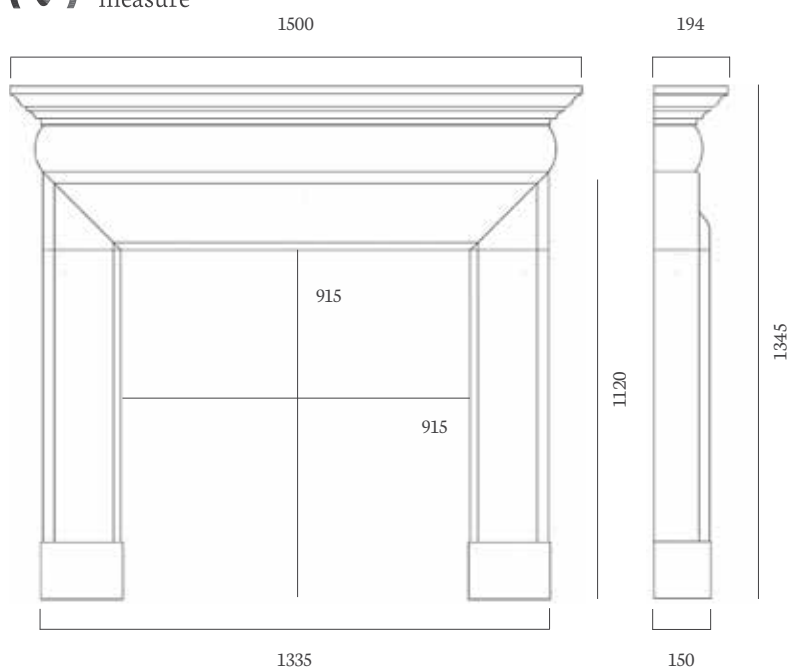

Polished Granite

Chamber

Rustic Herringbone Brick

Firebasket

Osterley

Hearth

59" x 15" Polished Granite, Slabbed, Boxed and Lipped

 made to measure