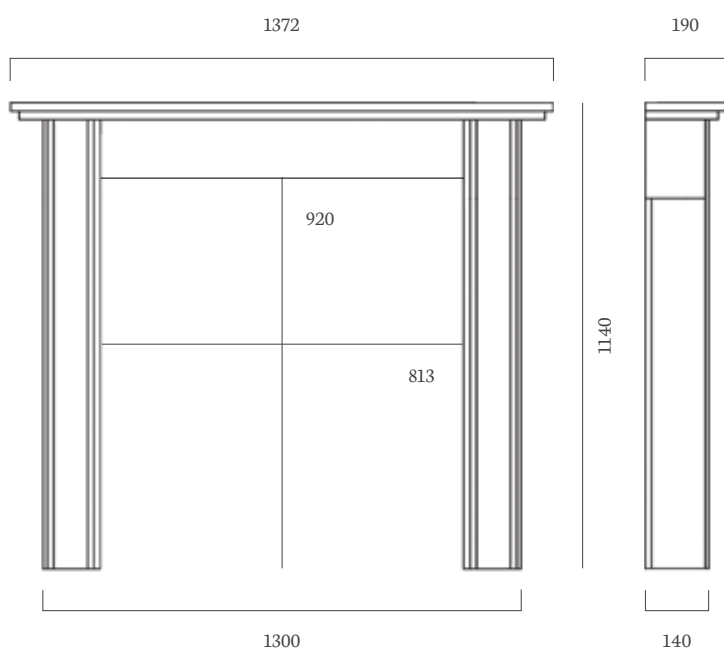

Back Panel

Honed Granite

Fire

Omega Gas Fire with Halo Fireframe

Hearth

54" x 15" Honed Granite, Boxed and Lipped

Mirror

Ashdown Clear Oak