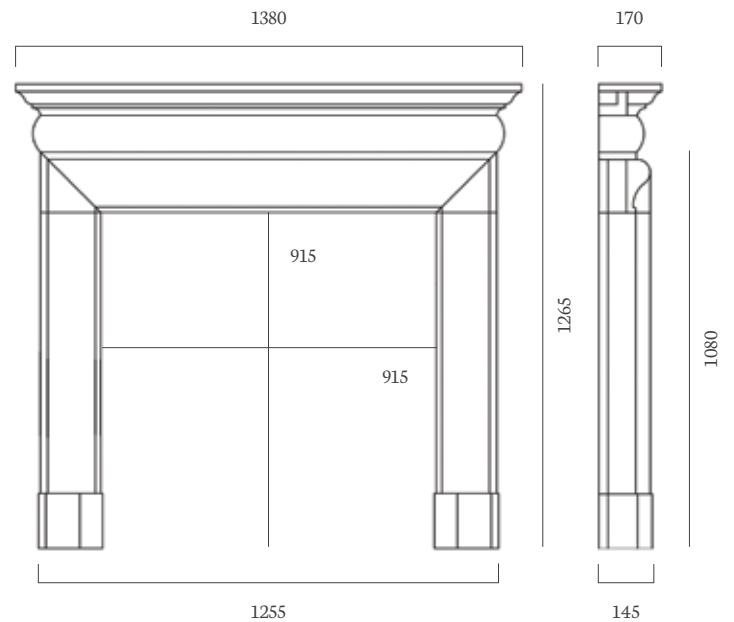

Rebate

1" Standard Rebate

Slips

Honed Granite

Fire

DL800 Gas with Reeded Chamber

Hearth

54" x 15" Honed Granite, Boxed and Lipped