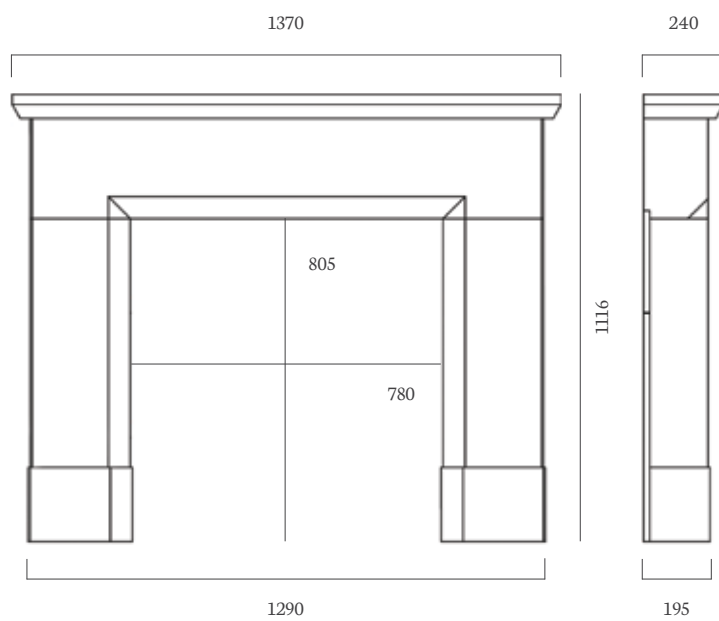

Portuguese Limestone Mantels

The Parrona 54" Portuguese Limestone

Rebate

Available in 3" & 1" Rebates

Slips

Honed Granite

Stove

Cascada MF Inset with Quadrant Trim

Hearth

54" x 15" Honed Granite, Slabbed, Boxed and Lipped