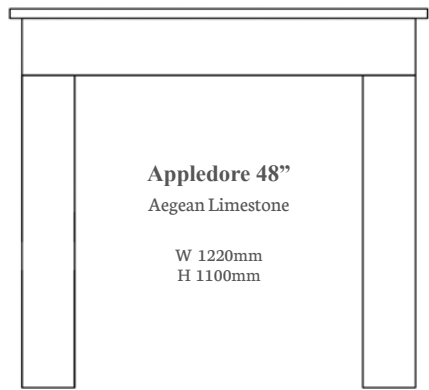

Mizar Fireframe
Polished

Mizar Fireframe
Brushed Copper

Brushed Steel Trim &
16" Bauhaus Fret Polished

Diamond Black Finish Trim &
16" Bauhaus Fret

Acombe 48"
Portuguese Limestone
W 1220mm
H 1078mm

Aldbury 51" & 56"
Aegean Limestone
Carrara Marble
W 1420mm (56")
H 1135mm (56")
W 1295mm (51")
H 1110mm (51")

Alexandra 54"
Aegean Limestone
W 1372mm
H 1158mm

Appledore 48"
Aegean Limestone
W 1220mm
H 1100mm

Ashcombe 54"
Aegean Limestone
W 1370mm
H 1090mm

Balham 56"
Aegean Limestone
W 1420mm
H 1145mm

Beaumont 59"
Aegean Limestone
W 1500mm
H 1321mm

Bellingham 54"
Aegean Limestone
W 1370mm
H 1150mm

Belmonte 48"
Portuguese Limestone
W 1220mm
H 1025mm

Carisbrooke 59"
Aegean Limestone
W 1500mm
H 1173mm

Chancery 52"
Aegean Limestone
W 1315mm
H 1115mm

Clarence 59"
Aegean Limestone
W 1500mm
H 1225mm