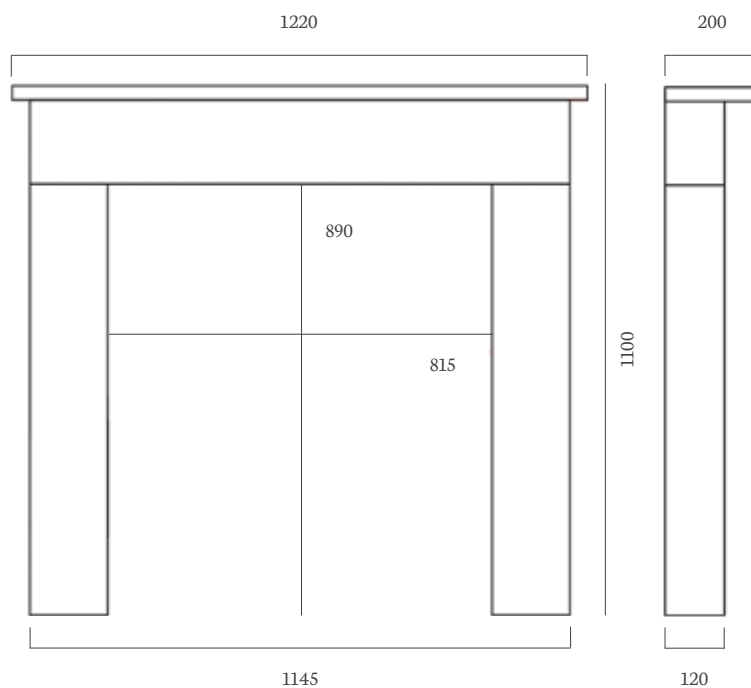

Aegean Limestone Mantels

The Appledore 48" Aegean Limestone

(Featuring curved top shelf)

Rebate

1" Standard Rebate

Cast Insert

Langford Highlight

Fire

Multi Fuel

Hearth

48" x 15" Polished Granite, Slabbed, Boxed and Lipped