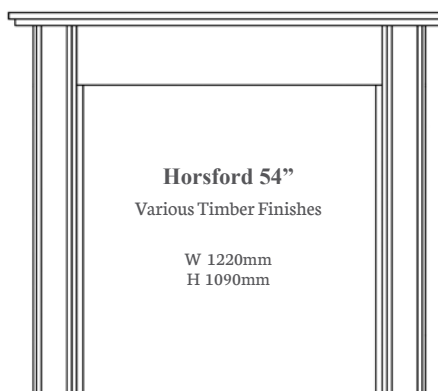

Fitzroy 59"
Aegean Limestone
W 1500mm
H 1273mm

Hampton 59"
Aegean Limestone
W 1500mm
H 1345mm

Hanwell 54"
Aegean Limestone
W 1370mm
H 1145mm

Hartwood 56"
Various Timber Finishes
W 1422mm
H 1200mm

Hersham 48" & 54"
Aegean Limestone
Carrara Marble
Corinthian Beige
Liberty White
W 1220mm (48")
H 1080mm (48")
W 1370mm (54")
H 1115mm (54")

Horsford 54"
Various Timber Finishes
W 1220mm
H 1090mm

Kensington 56"
Aegean Limestone
Corinthian Beige
Liberty White
W 1420mm
H 1180mm

Kinver 54"
Various Timber Finishes

W 1372mm
H 1130mm

Lingwood 51" & 54"
Aegean Limestone

W 1295mm (51")
H 1085mm (51")
W 1372mm (54")
H 1125mm (54")

Mentmore 44"
Aegean Limestone

W 1118mm
H 1015mm

Muholland 54"
Aegean Limestone
Corinthian Beige

W 1380mm
H 1265mm

Nera 48" & 54"
Corinthian Beige

W 1220mm (48")
H 1020mm (48")
W 1370mm (54")
H 1110mm (54")

Nuffield 56"
Aegean Limestone
Carrara Marble

W 1420mm
H 1135mm

Olvera 48"
Corinthian Beige

W 1220mm
H 1080mm

Palencia 48"
Corinthian Beige

W 1220mm
H 1015mm