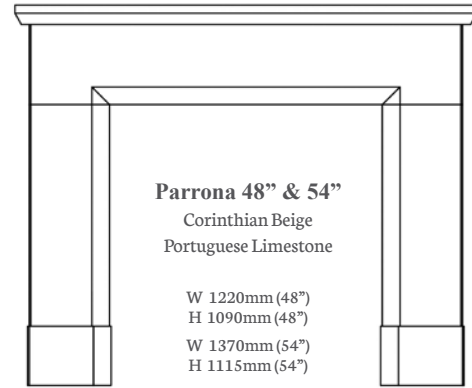

W 1295mm (51")
H 1085mm (51")
W 1372mm (54")
H 1125mm (54")

Mentmore 44"
Aegean Limestone

W 1118mm
H 1015mm

Muholland 54"
Aegean Limestone
Corinthian Beige

W 1380mm
H 1265mm

Nera 48" & 54"
Corinthian Beige

W 1220mm (48")
H 1020mm (48")
W 1370mm (54")
H 1110mm (54")

Nuffield 56"
Aegean Limestone
Carrara Marble

W 1420mm
H 1135mm

Olvera 48"
Corinthian Beige

W 1220mm
H 1080mm

Palencia 48"
Corinthian Beige

W 1220mm
H 1015mm

Parrona 48" & 54"
Corinthian Beige
Portuguese Limestone

W 1220mm (48")
H 1090mm (48")
W 1370mm (54")
H 1115mm (54")

Peniche 54"
Portuguese Limestone

W 1370mm
H 1115mm

Regent 57"
Aegean Limestone
Carrara Marble

W 1450mm
H 1131mm

Rosland 59"
Aegean Limestone

W 1500mm
H 1185mm

Sandringham 54"
Carrara Marble
Liberty White

W 1370mm
H 1145mm

Sherwood 56"
Various Timber Finishes

W 1422mm
H 1280mm

Swinford 48"
Aegean Limestone
Portuguese Limestone