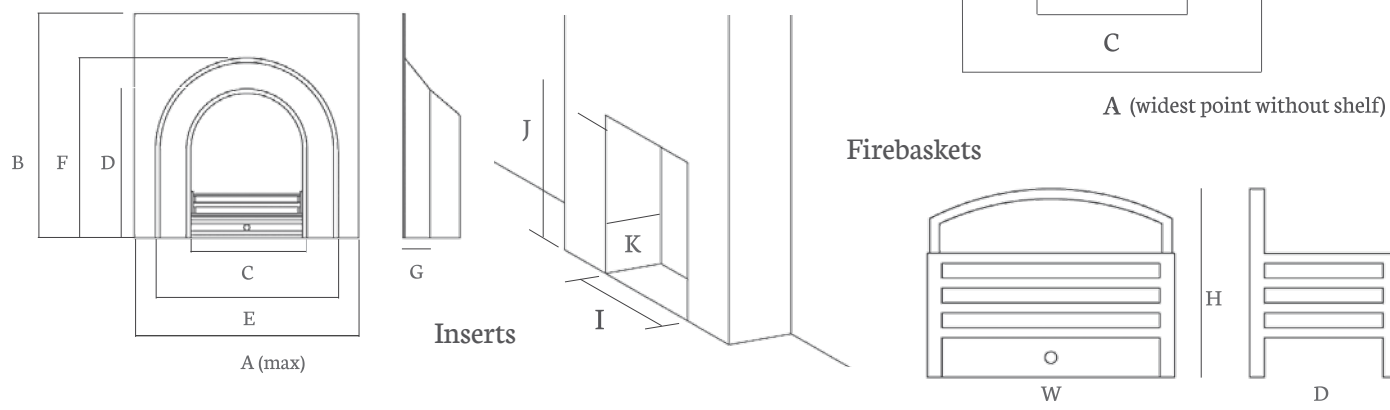

Dimensions

Firebaskets, Combinations & Inserts

All products (except chrome finish) are suitable for burning solid fuel, however polished and highlighted products may tarnish. Only burn small fires to start with in order to temper the cast iron.

Before committing to a fireplace, please discuss your particular installation with your retailer who will provide expert advice and carry out a survey.

All dimensions are provided as a guide only and are subject to a tolerance of $\pm 12\text{mm}$.

It is normal for tiles to craze over time.

Most fires have a remote control option, please ask your retailer.

Basket Sizes (mm)

Fire Options

Basket	W	D	H	Gas	Electric	Solid Fuel
Arundel	420	275	395	✓		
Burghley	610	383	361	✓		✓
Bamburgh (With Back)	430	290	395	✓	✓	✓
Bamburgh (Without Back)	430	290	240	✓	✓	✓
Brightwell (With Back)	530	260	235	✓		✓
Brightwell (Without Back)	530	260	190	✓		✓
Coral	515	300	395	✓		✓
Danbury	720	425	280	✓	✓	✓
Kirton Small	485	305	365	✓		✓
Kirton Large	560	280	475	✓		✓
Larimar	455	285	250	✓		
Lightning	425	285	225	✓		
Marquise	545	245	475	✓		✓
Mayland	570	280	440	✓		✓
Osterley	553	262	345			✓
Pearl (With Back)	375	285	230	✓		✓
Pearl (Without Back)	375	285	190	✓		✓
Princess	590	285	580	✓		✓
Quartz (Without Back)	440	300	220	✓	✓	✓
Quartz (With Back)	455	300	385	✓	✓	✓
Shotley 16"	390	280	180			✓
Shotley 18"	455	320	170			✓
Topaz Large	550	250	200			✓
Topaz Small	400	250	200			✓
Trillion Gas	610	315	190	✓