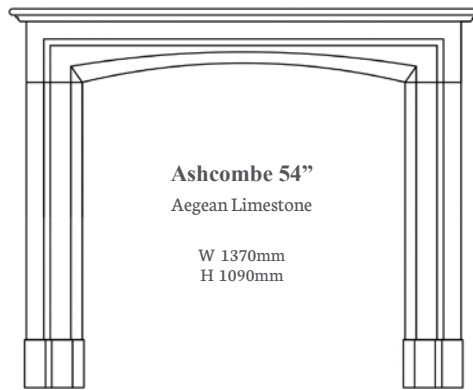

Alexandra 54"
Aegean Limestone
W 1372mm
H 1158mm

Appledore 48"
Aegean Limestone
W 1220mm
H 1100mm

Ashcombe 54"
Aegean Limestone
W 1370mm
H 1090mm

Balham 56"
Aegean Limestone
W 1420mm
H 1145mm

Beaumont 59"
Aegean Limestone
W 1500mm
H 1321mm

Bellingham 54"
Aegean Limestone
W 1370mm
H 1150mm

Belmonte 48"
Portuguese Limestone
W 1220mm
H 1025mm

Carisbrooke 59"
Aegean Limestone
W 1500mm
H 1173mm

Chancery 52"
Aegean Limestone
W 1315mm
H 1115mm

Clarence 59"
Aegean Limestone
W 1500mm
H 1225mm