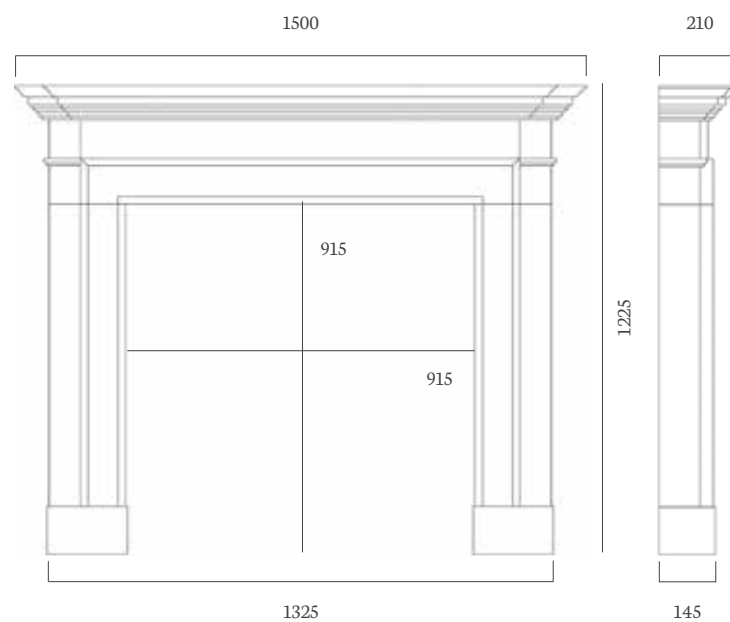

Slips

Aegean Limestone

Fire

Trimline TL73H Gas

Hearth

59" x 15" Aegean Limestone, Boxed and Lipped

Sovereign Mantels

The Fitzroy 59" Aegean Limestone