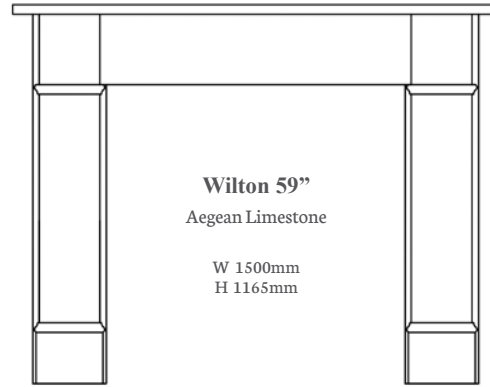

W 1220mm (48")
H 1020mm (48")
W 1370mm (54")
H 1110mm (54")

Nuffield 56"
Aegean Limestone
Carrara Marble

W 1420mm
H 1135mm

Olvera 48"
Corinthian Beige

W 1220mm
H 1080mm

Palencia 48"
Corinthian Beige

W 1220mm
H 1015mm

Parrona 48" & 54"
Corinthian Beige
Portuguese Limestone

W 1220mm (48")
H 1090mm (48")
W 1370mm (54")
H 1115mm (54")

Peniche 54"
Portuguese Limestone

W 1370mm
H 1115mm

Regent 57"
Aegean Limestone
Carrara Marble

W 1450mm
H 1131mm

Rosland 59"
Aegean Limestone

W 1500mm
H 1185mm

Sandringham 54"
Carrara Marble
Liberty White

W 1370mm
H 1145mm

Sherwood 56"
Various Timber Finishes

W 1422mm
H 1280mm

Swinford 48"
Aegean Limestone
Portuguese Limestone

W 1220mm
H 1030mm

Wilbury 48"
Portuguese Limestone

W 1220mm
H 1005mm

Wilton 59"
Aegean Limestone

W 1500mm
H 1165mm

Wingfield 48"
Antique Pine

W 1220mm
H 1180mm

Winterfold 56"
Various Timber Finishes