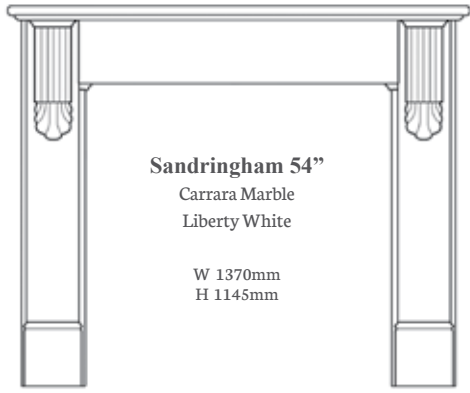

W 1220mm (48")
H 1020mm (48")
W 1370mm (54")
H 1110mm (54")

Nuffield 56"
Aegean Limestone
Carrara Marble

W 1420mm
H 1135mm

Olvera 48"
Corinthian Beige

W 1220mm
H 1080mm

Palencia 48"
Corinthian Beige

W 1220mm
H 1015mm

Parrona 48" & 54"
Corinthian Beige
Portuguese Limestone

W 1220mm (48")
H 1090mm (48")
W 1370mm (54")
H 1115mm (54")

Peniche 54"
Portuguese Limestone

W 1370mm
H 1115mm

Regent 57"
Aegean Limestone
Carrara Marble

W 1450mm
H 1131mm

Rosland 59"
Aegean Limestone

W 1500mm
H 1185mm

Sandringham 54"
Carrara Marble
Liberty White

W 1370mm
H 1145mm

Sherwood 56"
Various Timber Finishes

W 1422mm
H 1280mm

Swinford 48"
Aegean Limestone
Portuguese Limestone

W 1220mm
H 1030mm

Wilbury 48"
Portuguese Limestone

W 1220mm
H 1005mm

Wilton 59"
Aegean Limestone

W 1500mm
H 1165mm

Wingfield 48"
Antique Pine

W 1220mm
H 1180mm

Winterfold 56"
Various Timber Finishes