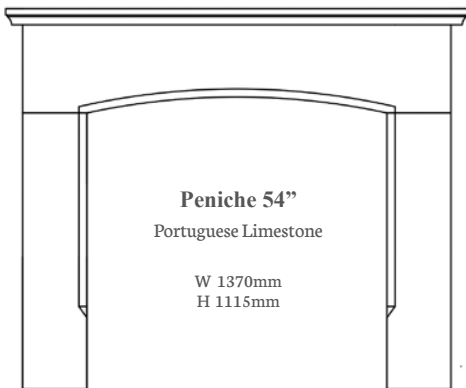

W 1295mm (51")
H 1085mm (51")
W 1372mm (54")
H 1125mm (54")

Mentmore 44"
Aegean Limestone

W 1118mm
H 1015mm

Muholland 54"
Aegean Limestone
Corinthian Beige

W 1380mm
H 1265mm

Nera 48" & 54"
Corinthian Beige

W 1220mm (48")
H 1020mm (48")
W 1370mm (54")
H 1110mm (54")

Nuffield 56"
Aegean Limestone
Carrara Marble

W 1420mm
H 1135mm

Olvera 48"
Corinthian Beige

W 1220mm
H 1080mm

Palencia 48"
Corinthian Beige

W 1220mm
H 1015mm

Parrona 48" & 54"
Corinthian Beige
Portuguese Limestone

W 1220mm (48")
H 1090mm (48")
W 1370mm (54")
H 1115mm (54")

Peniche 54"
Portuguese Limestone

W 1370mm
H 1115mm

Regent 57"
Aegean Limestone
Carrara Marble

W 1450mm
H 1131mm

Rosland 59"
Aegean Limestone

W 1500mm
H 1185mm

Sandringham 54"
Carrara Marble
Liberty White

W 1370mm
H 1145mm

Sherwood 56"
Various Timber Finishes

W 1422mm
H 1280mm

Swinford 48"
Aegean Limestone
Portuguese Limestone