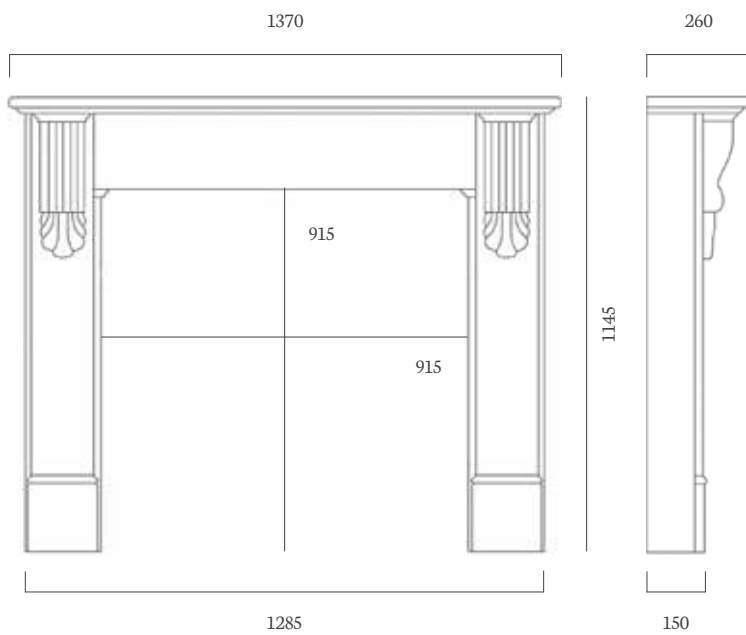

Aegean Limestone Mantels

The Nuffield 56" Aegean Limestone

Rebate

3" Standard Rebate

Chamber

Rustic Brick

Stove

Sigma 490 WD

Hearth

54" x 15" Honed Granite, Slabbed, Boxed and Lipped