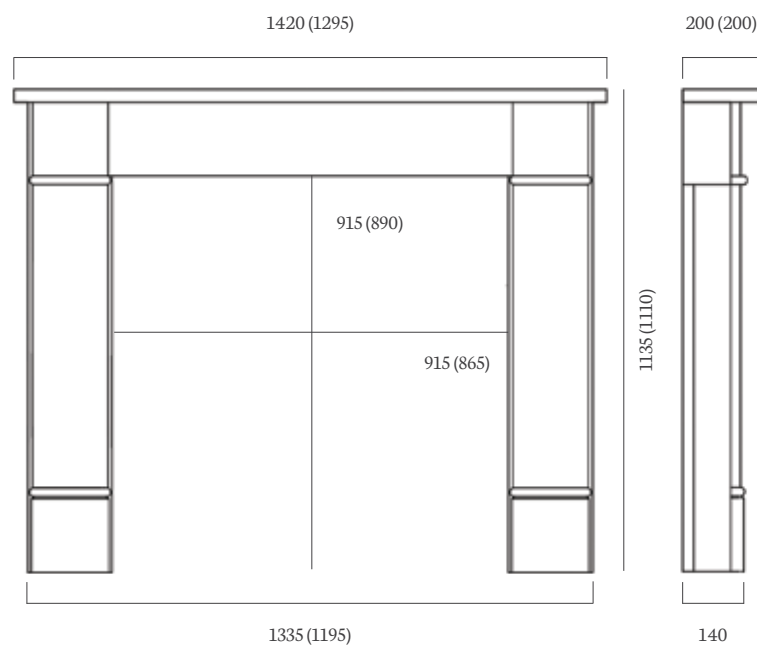

Hearth

54" x 15" Polished Granite, Boxed and Lipped

made to
measure

(51" Dimensions)

Aegean Limestone Mantels

The Alexandra 54" Aegean Limestone

Rebate

3" Standard Rebate