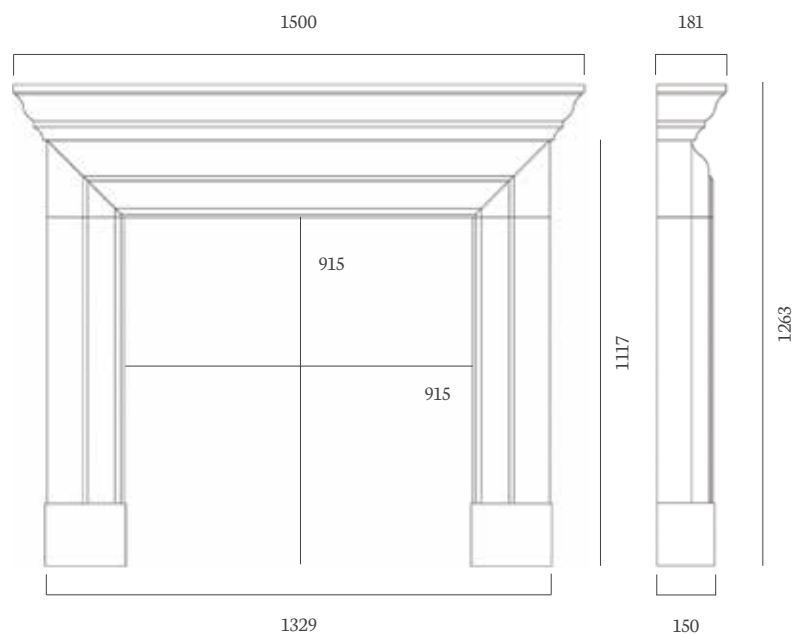

59" x 15" Honed Granite, Boxed and Lipped

made to
measure

Sovereign Mantels

The Hampton 59" Aegean Limestone

Mantel also available in *Corinthian Beige*

Rebate

1" Standard Rebate

Slips