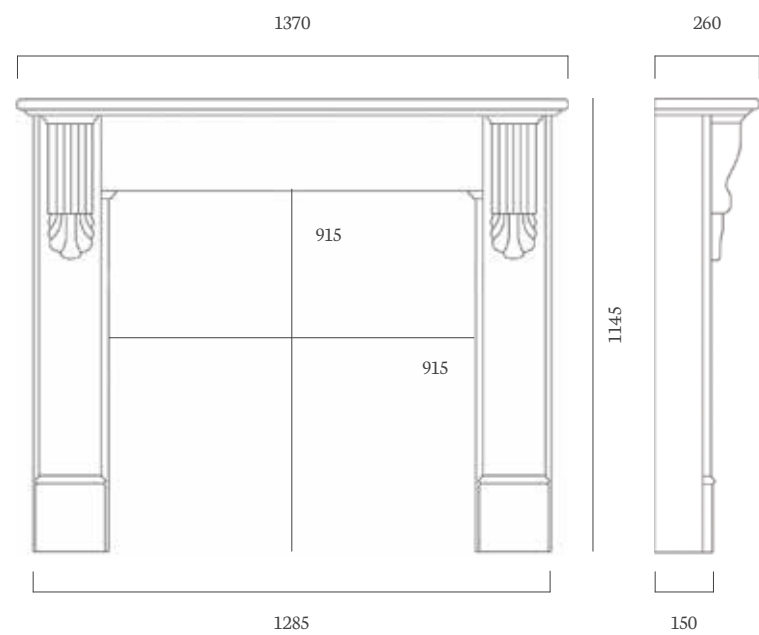

Hearth

54" x 15" Honed Granite, Slabbed, Boxed and Lipped