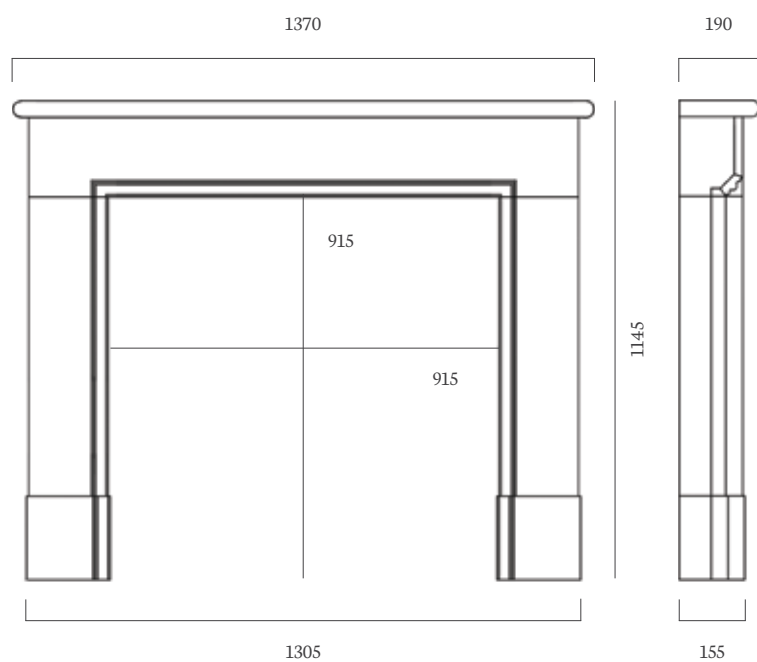

Hearth

54" x 15" Polished Granite, Boxed and Lipped

Aegean Limestone Mantels

The Hershaw 48" Aegean Limestone

Rebate

3" Standard Rebate, also available in 1" Rebate

Cast Insert

Wandsworth 14" Black