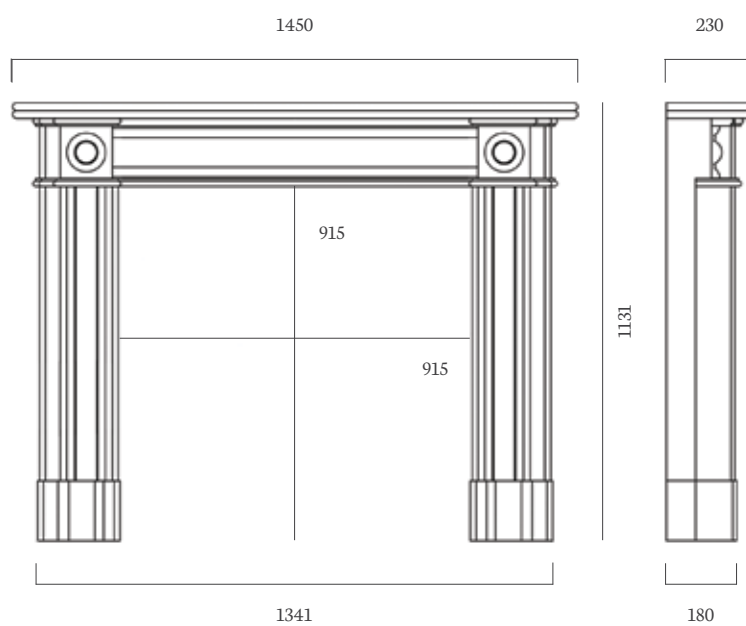

Fire

Solid Fuel

Hearth

54" x 15" Slate, Slabbed, Boxed and Lipped

made to
measure

Aegean Limestone Mantels

The Swinford 48" Aegean Limestone

Rebate