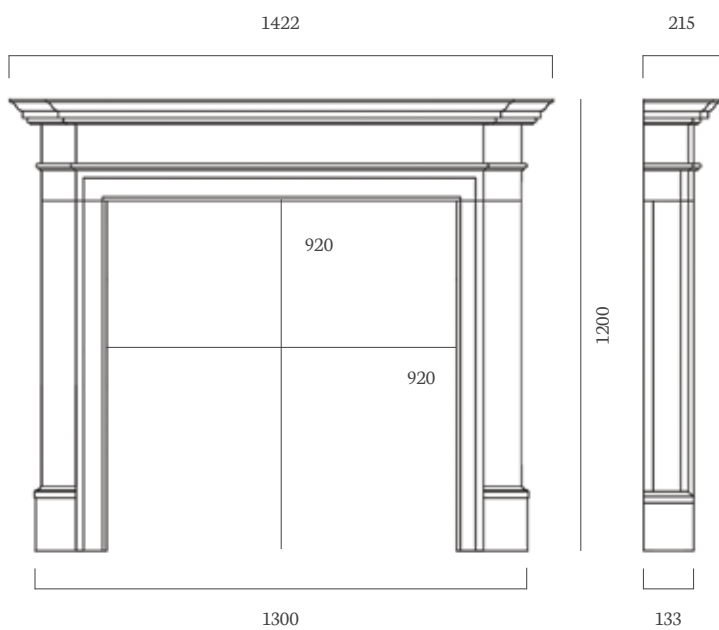

Timber Mantels

The Hartwood 56" Cambridge Clay

Rebate

Rebate adjustable 1" to 3"

Cast Insert

Wandsworth Highlight

Fire

Decorative Gas Fire

Hearth

54" x 15" Polished Granite, Boxed and Lipped