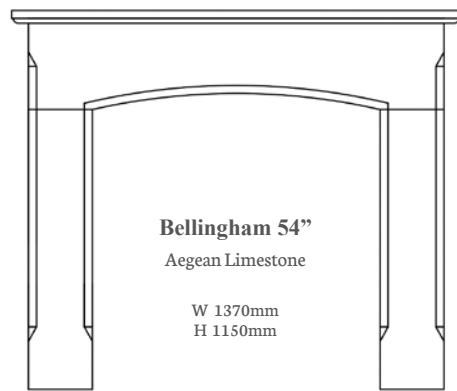

Alexandra 54"
Aegean Limestone
W 1372mm
H 1158mm

Appledore 48"
Aegean Limestone
W 1220mm
H 1100mm

Ashcombe 54"
Aegean Limestone
W 1370mm
H 1090mm

Balham 56"
Aegean Limestone
W 1420mm
H 1145mm

Beaumont 59"
Aegean Limestone
W 1500mm
H 1321mm

Bellingham 54"
Aegean Limestone
W 1370mm
H 1150mm

Belmonte 48"
Portuguese Limestone
W 1220mm
H 1025mm

Carisbrooke 59"
Aegean Limestone
W 1500mm
H 1173mm

Chancery 52"
Aegean Limestone
W 1315mm
H 1115mm

Clarence 59"
Aegean Limestone
W 1500mm
H 1225mm

Fitzroy 59"
Aegean Limestone
W 1500mm
H 1273mm

Hampton 59"
Aegean Limestone
W 1500mm
H 1345mm

Hanwell 54"
Aegean Limestone
W 1370mm
H 1145mm

Hartwood 56"
Various Timber Finishes
W 1422mm
H 1200mm

Hersham 48" & 54"
Aegean Limestone
Carrara Marble
Corinthian Beige
Liberty White
W 1220mm (48")
H 1080mm (48")
W 1370mm (54")
H 1115mm (54")