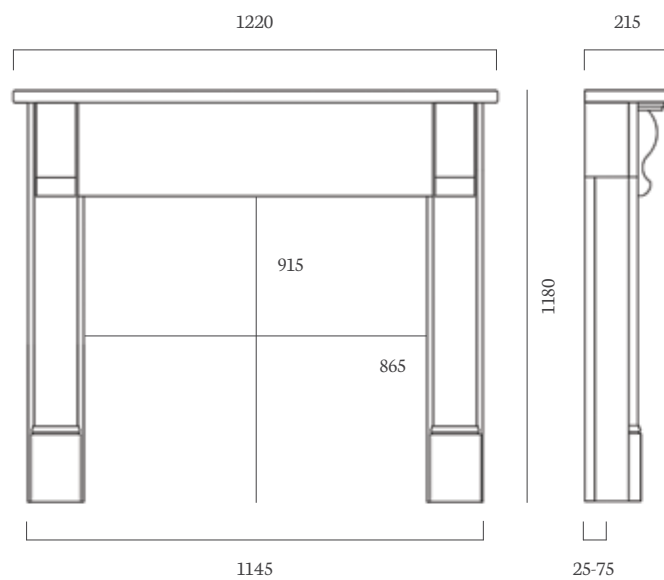

Timber Mantels

The Wingfield 48" Antique Pine

Rebate

Rebate adjustable 1" to 3"

Cast Insert

Burcott Black

Tiles

Victorian Flock Black

Fire

Decorative Gas Fire

Hearth

48" x 15" Honed Granite, Boxed and Lipped