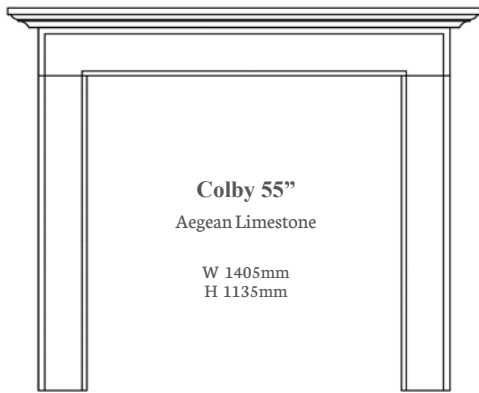

Bellingham 54"
Aegean Limestone
W 1370mm
H 1150mm

Belmonte 48"
Portuguese Limestone
W 1220mm
H 1025mm

Carisbrooke 59"
Aegean Limestone
W 1500mm
H 1173mm

Chancery 52"
Aegean Limestone
W 1315mm
H 1115mm

Clarence 59"
Aegean Limestone
W 1500mm
H 1225mm