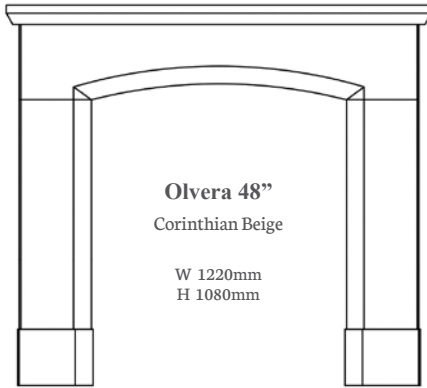

Fitzroy 59"
Aegean Limestone
W 1500mm
H 1273mm

Hampton 59"
Aegean Limestone
W 1500mm
H 1345mm

Hanwell 54"
Aegean Limestone
W 1370mm
H 1145mm

Hartwood 56"
Various Timber Finishes
W 1422mm
H 1200mm

Hersham 48" & 54"
Aegean Limestone
Carrara Marble
Corinthian Beige
Liberty White
W 1220mm (48")
H 1080mm (48")
W 1370mm (54")
H 1115mm (54")

Horsford 54"
Various Timber Finishes
W 1220mm
H 1090mm

Kensington 56"
Aegean Limestone
Corinthian Beige
Liberty White
W 1420mm
H 1180mm

Kinver 54"
Various Timber Finishes

W 1372mm
H 1130mm

Lingwood 51" & 54"
Aegean Limestone

W 1295mm (51")
H 1085mm (51")
W 1372mm (54")
H 1125mm (54")

Mentmore 44"
Aegean Limestone

W 1118mm
H 1015mm

Muholland 54"
Aegean Limestone
Corinthian Beige

W 1380mm
H 1265mm

Nera 48" & 54"
Corinthian Beige

W 1220mm (48")
H 1020mm (48")
W 1370mm (54")
H 1110mm (54")

Nuffield 56"
Aegean Limestone
Carrara Marble

W 1420mm
H 1135mm

Olvera 48"
Corinthian Beige

W 1220mm
H 1080mm

Palencia 48"
Corinthian Beige

W 1220mm
H 1015mm