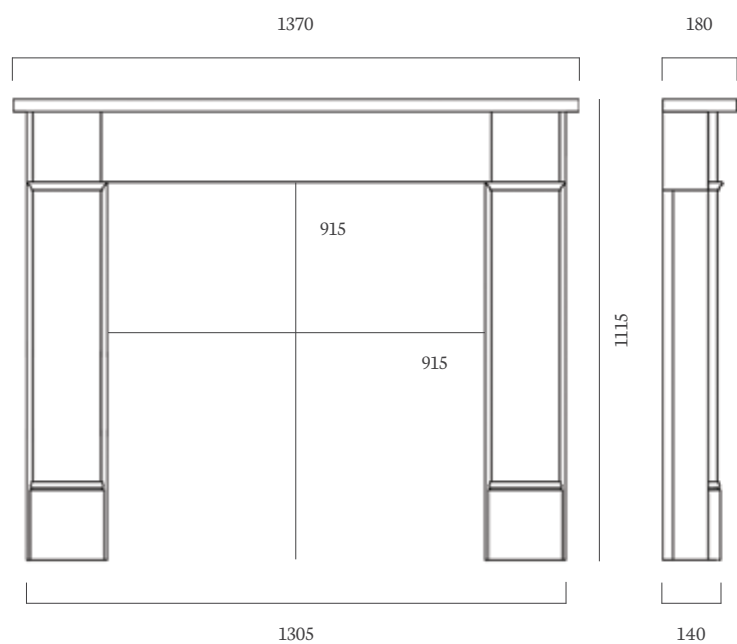

Hearth

54" x 15" Polished Granite, Boxed and Lipped