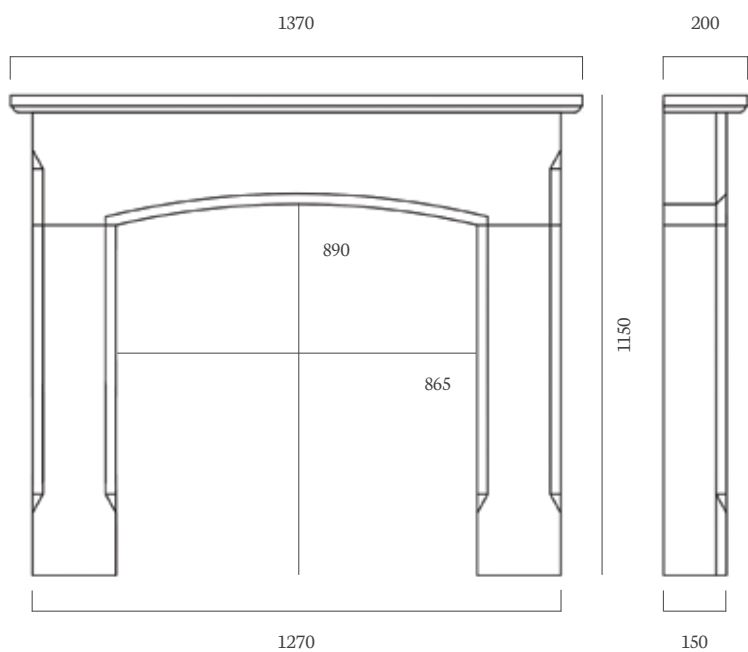

Aegean Limestone Mantels

The Bellingham 54" Aegean Limestone

Rebate

3" Standard Rebate

Chamber

Riven Slate

Stove

Sigma 490 WD

Hearth

54" x 15" Polished Granite, Boxed and Lipped