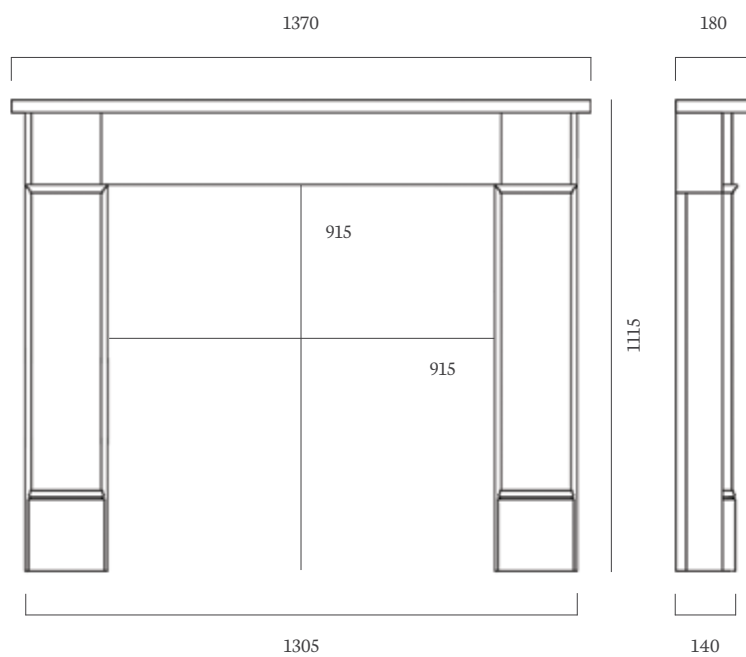

Corinthian Beige Mantels

The Hersham 54" Corinthian Beige

Rebate

1" Standard Rebate

Cast Insert

Wandsworth Black

Fire

Solid Fuel

Hearth

54" x 15" Honed Granite, Slabbed Boxed and Lipped