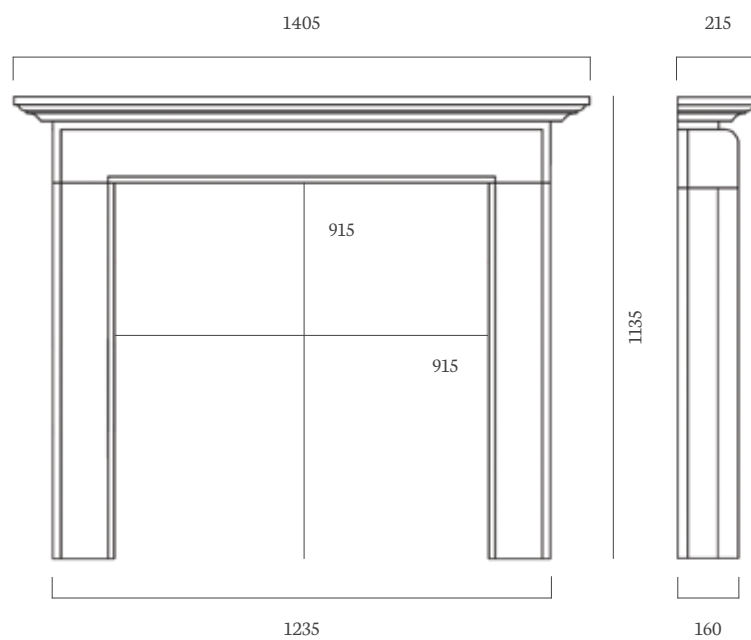

54" x 15" Polished Granite, Slabbed, Boxed and Lipped

Aegean Limestone Mantels

The Earlswood 55"

Aegean Limestone

Rebate

3" Standard Rebate

Cast Insert

Harlington Half Polished