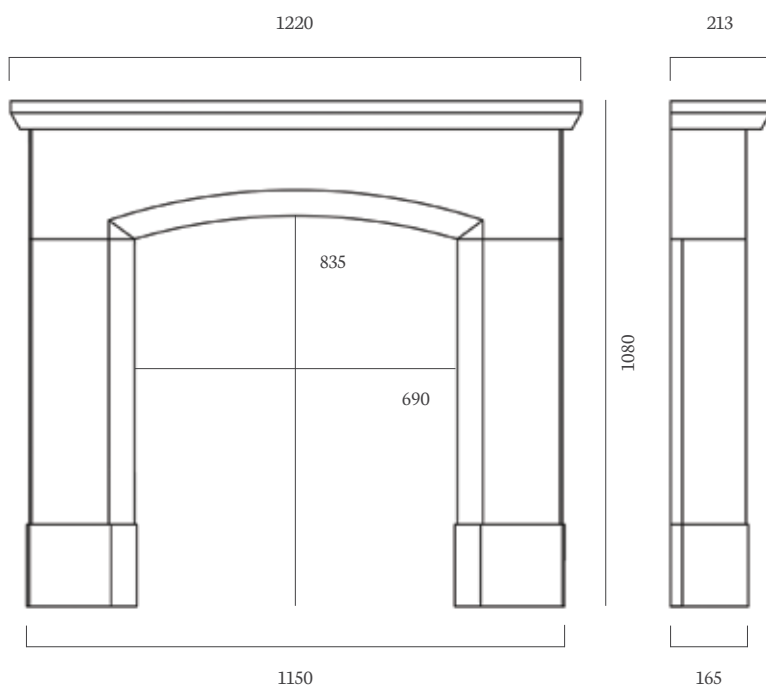

Chamber

Reeded Fireboard

Stove

Imperial 405 MF

Hearth

48" x 15" Honed Granite, Slabbed, Boxed and Lipped

Corinthian Beige Mantels

The Palencia 48" Corinthian Beige