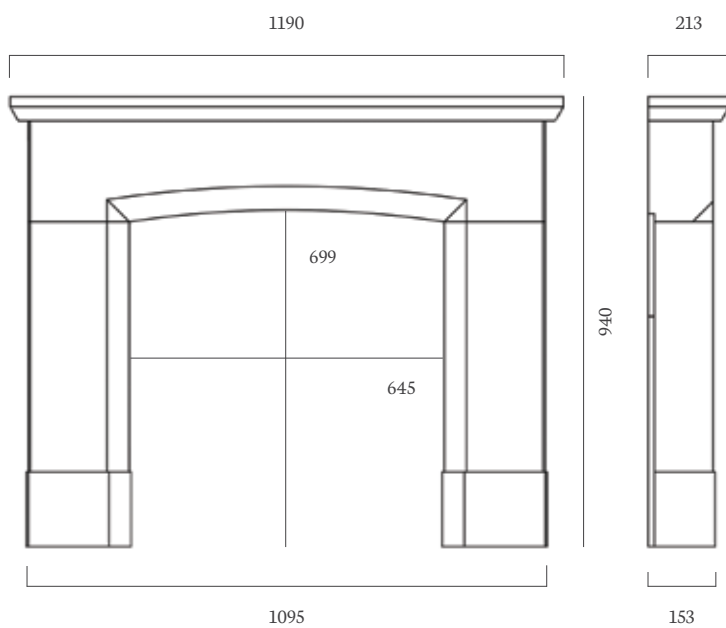

Chamber

Reeded Fireboard

Stove

Principal 405 MF

Hearth

48" x 15" Polished Granite, Slabbed, Boxed and Lipped

Portuguese Limestone Mantels

The Faro 48" Portuguese Limestone