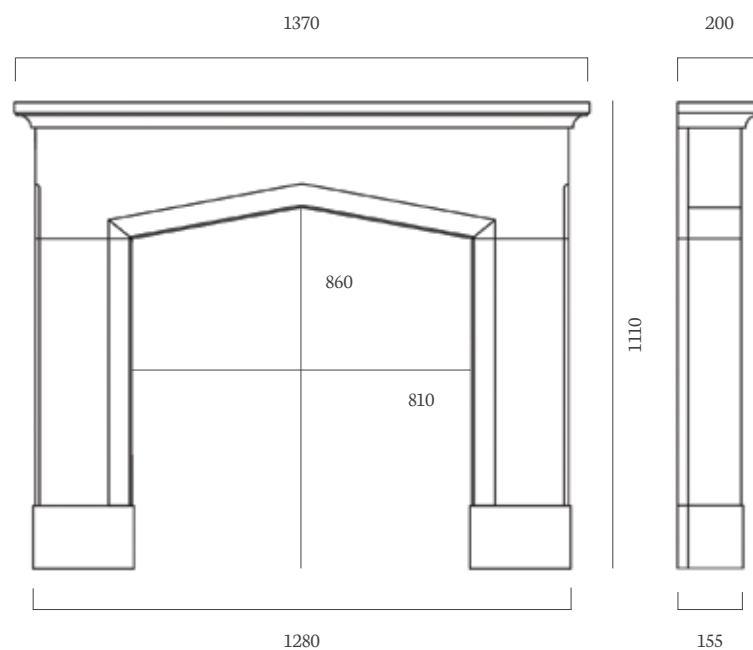

Corinthian Beige Mantels

The Nera 54" Corinthian Beige

Rebate

1" Standard Rebate

Chamber

Rustic Brick

Stove

Sigma 790 WD (With Lattice)

Hearth

54" x 15" Polished Granite, Slabbed, Boxed and Lipped