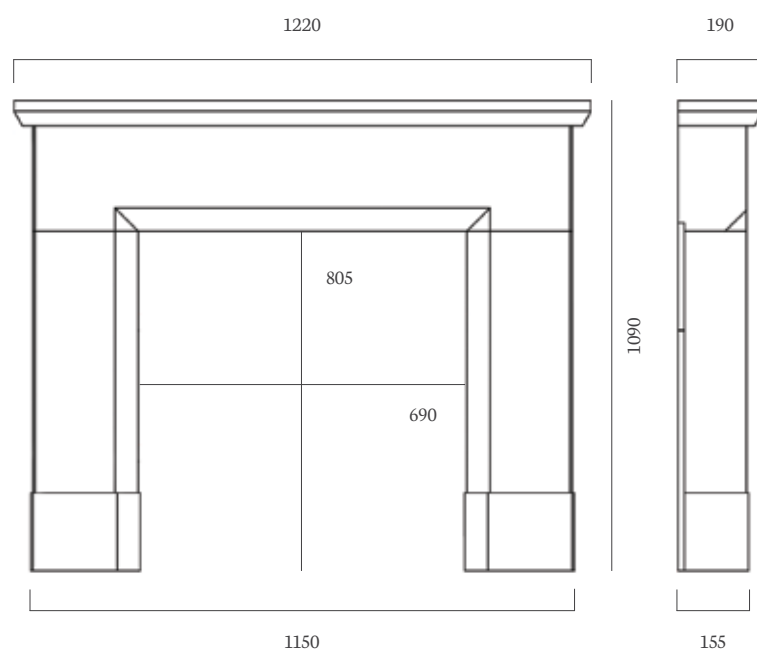

Corinthian Beige Mantels

The Parrona 48" Corinthian Beige

Rebate

1" Standard Rebate

Chamber

Reeded Fireboard

Stove

Sigma 490 MF

Hearth

48" x 15" Polished Granite, Boxed and Lipped